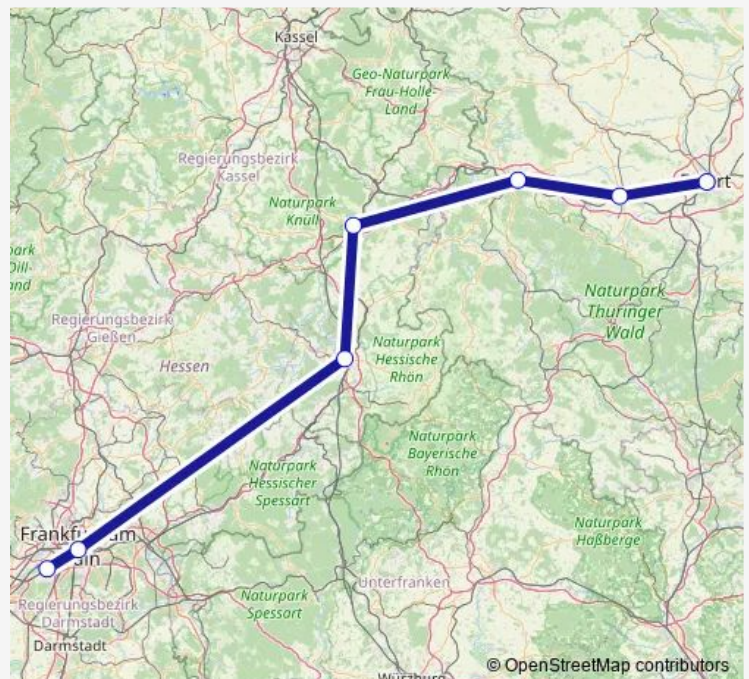

Rail ICE 1646

[Go to website](#)

Direction

Erfurt Hbf — Frankfurt(M) Flughafen Fernbf

7 stops

[Open route schedule](#)

Erfurt Hbf

Gotha

Eisenach

Bad Hersfeld

Fulda

Frankfurt(Main)Süd

Frankfurt(M) Flughafen Fernbf

Route schedule

Erfurt Hbf — Frankfurt(M) Flughafen Fernbf

Monday 05:03-05:14

Tuesday 05:03-05:14

Wednesday 05:03-05:14

Thursday 05:03-05:14

Friday 05:03-05:14

Saturday —

Sunday —

Route info

Direction: Erfurt Hbf

Stops: 7

Trip Duration: 2 hour 37 min

ICE 1646

BusMaps

ICE 1646 Rail time schedules and route maps are available in an offline PDF at busmaps.com. Use the busmaps.com website to see live bus times, train schedule or subway schedule, and step-by-step directions for all public transit in Erfurt