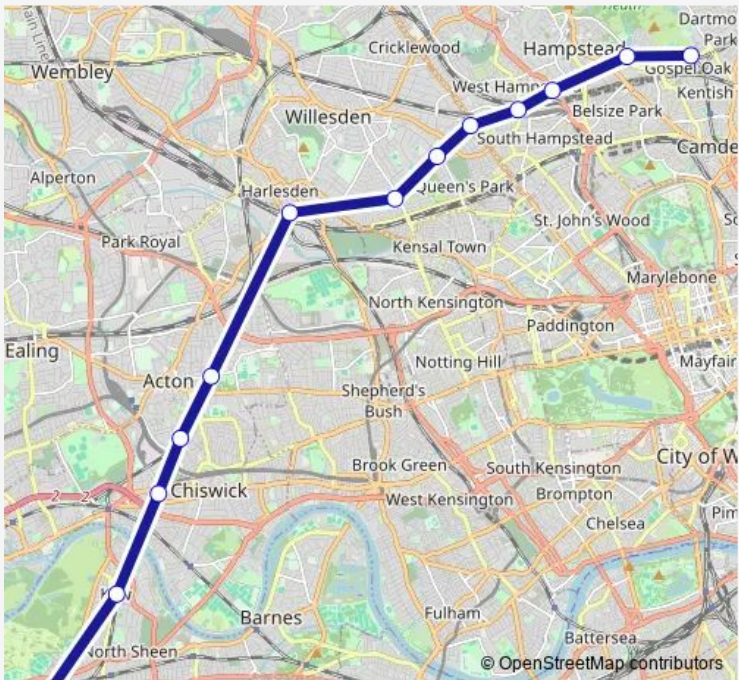

# Rail London Overground Richmond (London) - Gospel Oak

[Go to website](#)

**Direction**  
 Richmond (London) — Gospel Oak  
 13 stops  
[Open route schedule](#)

- Richmond (London)
- Kew Gardens
- Gunnersbury
- South Acton
- Acton Central
- Willesden Junction
- Kensal Rise
- Brondesbury Park
- Brondesbury
- West Hampstead
- Finchley Road & Frognal
- Hampstead Heath
- Gospel Oak

Route schedule  
 Richmond (London) — Gospel Oak

Monday	—
Tuesday	—
Wednesday	—
Thursday	—
Friday	—
Saturday	05:46-23:26
Sunday	08:56-23:01

**Route info**  
 Direction: Richmond (London)  
 Stops: 13  
 Trip Duration: 0 hour 33 min

## Route schedule

Gospel Oak — Richmond (London)

Monday

—

Tuesday

—

Wednesday

—

## Route info

Direction: Gospel Oak

Stops: 13

Trip Duration: 0 hour 38 min

London Overground Rail time schedules and route maps are available in an offline PDF at busmaps.com. Use the busmaps.com website to see live bus times, train schedule or subway schedule, and step-by-step directions for all public transit in London