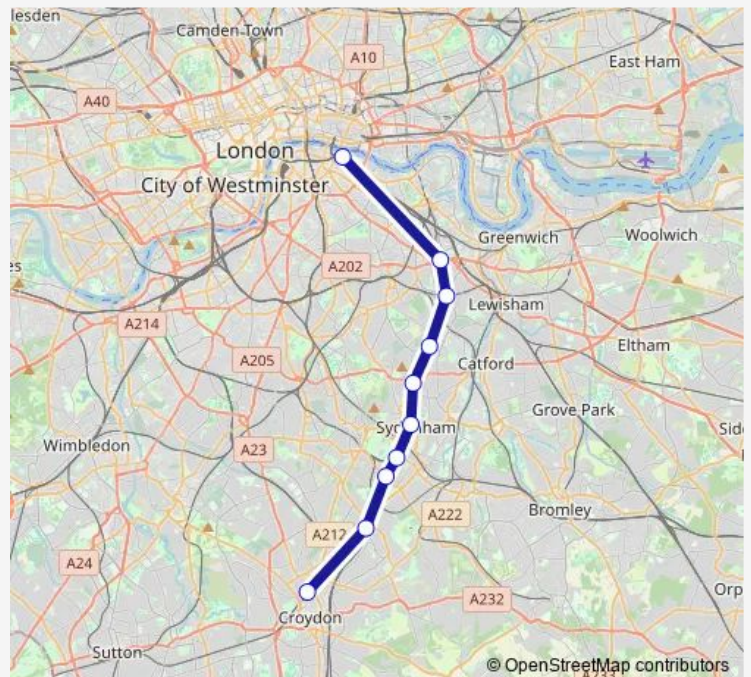

Route schedule

West Croydon — London Bridge

Monday —

Tuesday —

Wednesday —

Thursday —

Friday —

Saturday 07:01-21:01

Sunday —

Route info

Direction: West Croydon

Stops: 10

Trip Duration: 0 hour 34 min

■ London Overground — London Bridge - West Croydon

Direction

London Bridge — West Croydon

10 stops

[Open route schedule](#)

London Bridge

New Cross Gate

Brockley

Honor Oak Park

Forest Hill

Sydenham

Direction: London Bridge

Stops: 10

Trip Duration: 0 hour 36 min

London Overground Rail time schedules and route maps are available in an offline PDF at busmaps.com. Use the busmaps.com website to see live bus times, train schedule or subway schedule, and step-by-step directions for all public transit in London