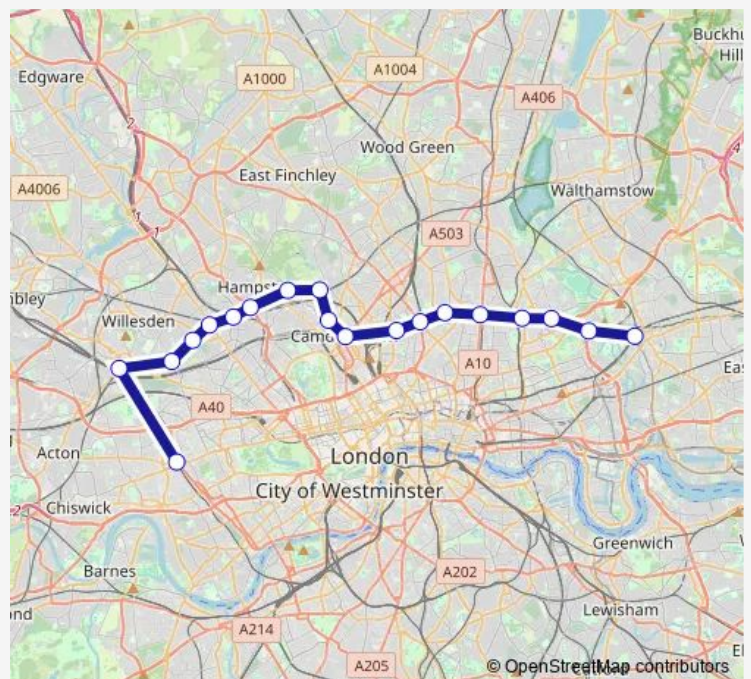

### Direction

Stratford (London) — Shepherds Bush

19 stops

[Open route schedule](#)

- Stratford (London)
- Hackney Wick
- Homerton
- Hackney Central
- Dalston Kingsland
- Canonbury
- Highbury & Islington
- Caledonian Road & Barnsbury
- Camden Road
- Kentish Town West
- Gospel Oak
- Hampstead Heath
- Finchley Road & Frognal
- West Hampstead
- Brondesbury
- Brondesbury Park
- Kensal Rise
- Willesden Junction
- Shepherds Bush

### Route schedule

Stratford (London) — Shepherds Bush

Monday	—
Tuesday	—
Wednesday	—
Thursday	—
Friday	—
Saturday	—
Sunday	09:00-22:31

### Route info

Direction: Stratford (London)

Stops: 19

Trip Duration: 0 hour 47 min

London Overground — Shepherds Bush - Stratford (London)

## Direction

Shepherds Bush — Stratford (London)

19 stops

[Open route schedule](#)

Shepherds Bush

Willesden Junction

Kensal Rise

Brondesbury Park