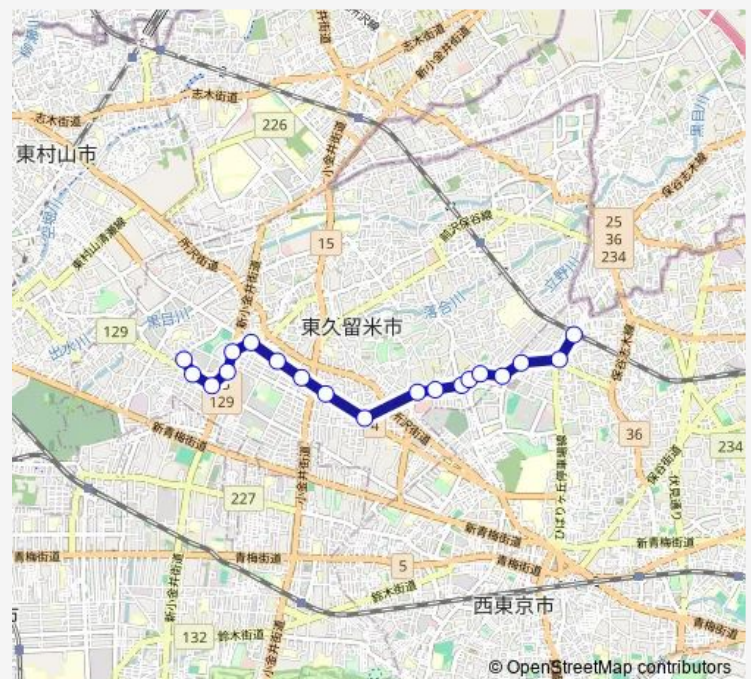

Route schedule

ひばりヶ丘駅 — 滝山営業所

Monday 18:55-22:00

Tuesday 18:55-22:00

Wednesday 18:55-22:00

Thursday 18:55-22:00

Friday 18:55-22:00

Saturday 18:25-22:00

Sunday 19:20-21:55

Route info

Direction: ひばりヶ丘駅

Stops: 20

Trip Duration: 0 hour 20 min

Direction

滝山営業所 — ひばりヶ丘駅

19 stops

Wednesday 05:35-07:34

Thursday 05:35-07:34

Friday 05:35-07:34

Saturday 05:56-07:50

Sunday 06:10-07:55

Route info

Direction: 滝山営業所

Stops: 19