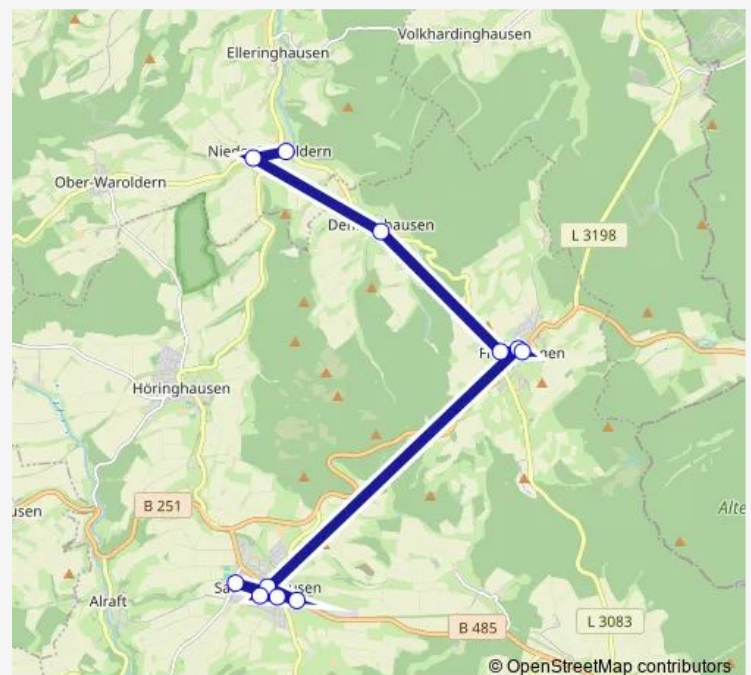

### Route schedule

Waldeck-Sachsenhausen Marktplatz — Twistetal-Nieder-Waroldern

Monday 00:33-23:33

Tuesday 00:33-23:33

Wednesday 00:33-23:33

Thursday 00:33-23:33

Friday 00:33-23:33

Saturday 00:33-23:33

### Route info

Direction: Waldeck-Sachsenhausen Marktplatz

Stops: 11

Trip Duration: 0 hour 15 min