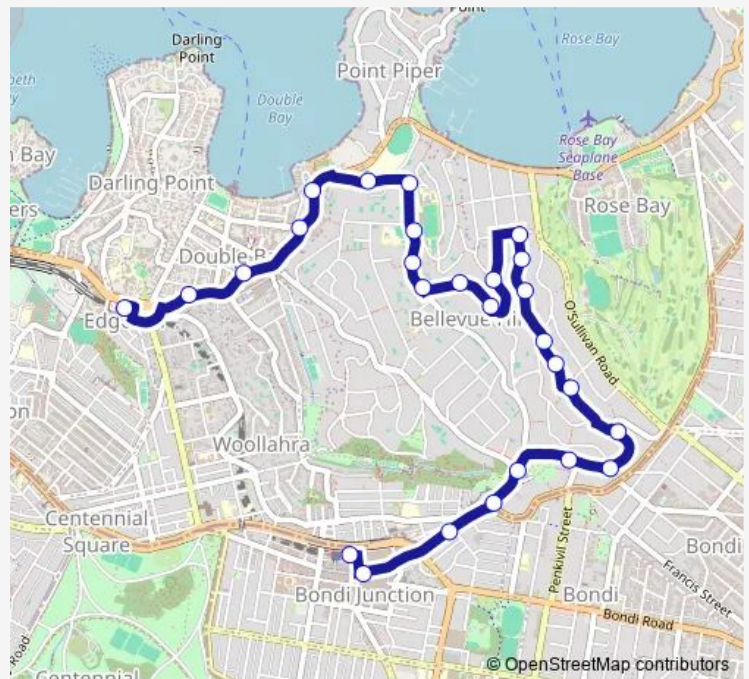

Route info

Direction: Bondi Junction Station, Stand H

Stops: 27

Trip Duration: 0 hour 24 min

326 — Edgecliff to Bondi Junction via Bellevue Hill

Victoria Rd Opp Rose Bay Av

New South Head Rd After Victoria Rd

New South Head Rd At Preston Av

New South Head Rd Opp Knox St

New South Head Rd Opp Henrietta St

Edgecliff Station, Stand E

**Direction**

Victoria Rd Before Ginahgulla Rd — Edgecliff Station,  
Stand H

8 stops

Sunday —

**Route info**

Direction: Victoria Rd Before Ginahgulla Rd

Stops: 8

Trip Duration: 0 hour 10 min

## Route info

Direction: Edgecliff Station, Stand F

Stops: 27

Trip Duration: 0 hour 26 min

Old South Head Rd At Paul St

Westfield Bondi Junction, Oxford St, Stand A

Bondi Junction Station, Stand P

326 Bus time schedules and route maps are available in an offline PDF at [busmaps.com](https://busmaps.com). Use the [busmaps.com](https://busmaps.com) website to see live bus times, train schedule or subway schedule, and step-by-step directions for all public transit in Sydney