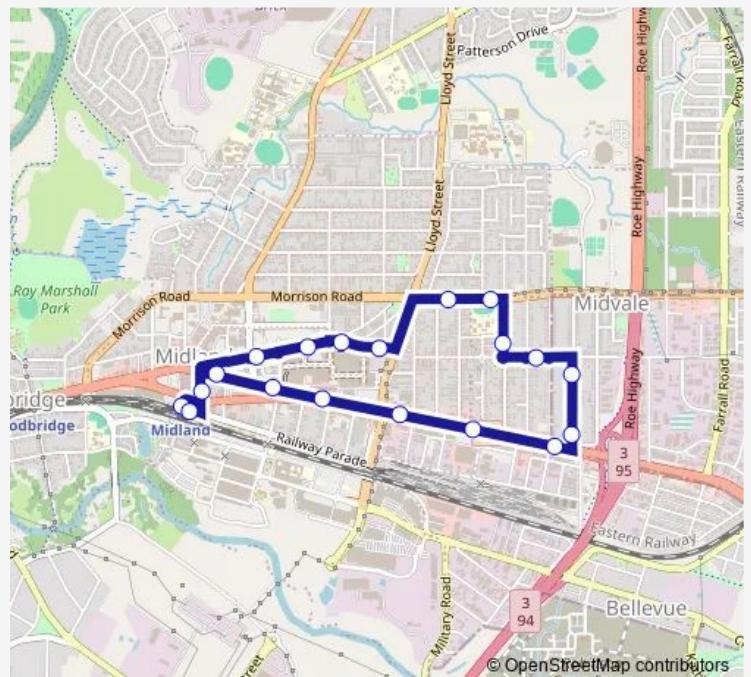

Direction

Midland Stn Stand 4 — Midland Stn Stand 1

19 stops

[Open route schedule](#)

Midland Stn Stand 4

Great Eastern Hwy Before Tuohy L

Great Eastern Hwy Before Cale St

Great Eastern Hwy Before Sayer St

Great Eastern Hwy After Lloyd St

Great Eastern Hwy Before Ferguson St

Great Eastern Hwy After Bushby St

Victoria Pde After Great Eastern Hwy

Victoria Pde Before Salisbury Rd

Hooley Rd After Bushby St

Wellaton St Before Midvale Pl

Morrison Rd After Wellaton St

Morrison Rd After Mathoura St

The Crescent After Mellar Ct

The Crescent Before Templeman Pl

The Crescent After Sayer St

The Crescent After Viveash Rd

Helena St Before Victoria St

Midland Stn Stand 1

Route schedule

Midland Stn Stand 4 — Midland Stn Stand 1

Monday	09:24-14:00
Tuesday	09:24-14:00
Wednesday	09:24-14:00
Thursday	09:24-14:00
Friday	09:24-14:00
Saturday	—
Sunday	—

Route info

Direction: Midland Stn Stand 4

Stops: 19

Trip Duration: 0 hour 19 min