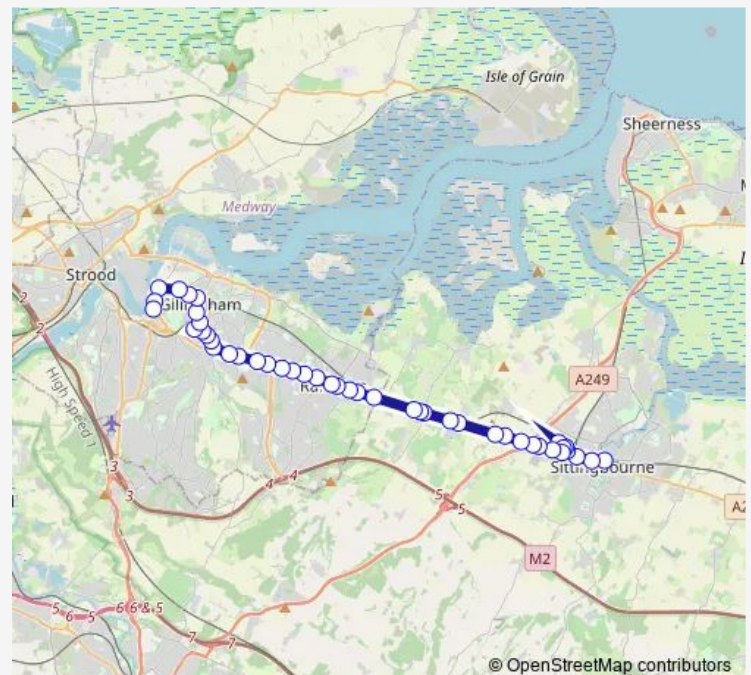

### Route schedule

Waterfront Bus Station — Bus Hub

Monday 09:50-18:25

Tuesday 09:50-18:25

Wednesday 09:50-18:25

Thursday 09:50-18:25

Friday 09:50-18:25

Saturday 10:30

### Route info

Direction: Waterfront Bus Station

Stops: 46

Trip Duration: 0 hour 53 min

■ 326 — Sittingbourne - Chatham [glider]

Bloors Lane

Roberts Road

Holding Street

Wentworth Drive

Gadby Road

Cryalls Lane

The King's Head

Cockleshell Walk

Bus Hub