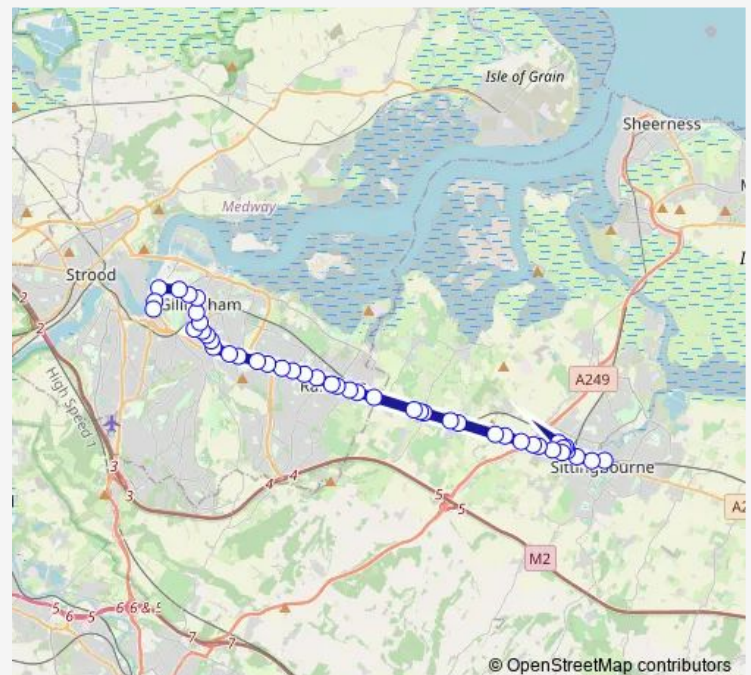

### Route schedule

Waterfront Bus Station — Bus Hub

Monday 09:50-18:25

Tuesday 09:50-18:25

Wednesday 09:50-18:25

Thursday 09:50-18:25

Friday 09:50-18:25

Saturday 10:30

### Route info

Direction: Waterfront Bus Station

Stops: 46

Trip Duration: 0 hour 53 min

■ 326 — Sittingbourne - Chatham [glider]

BusMaps

Bloors Lane

Roberts Road