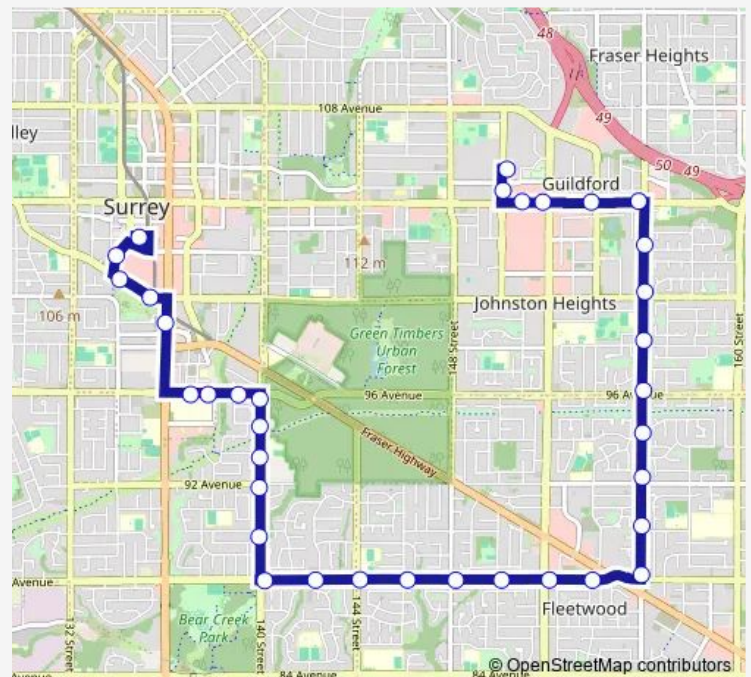

Southbound 140 St @ 92 Ave

Southbound 140 St @ 90 Ave

Eastbound 88 Ave @ 140 St

Eastbound 88 Ave @ 142A St

Eastbound 88 Ave @ 144 St

Eastbound 88 Ave @ 146 St

Eastbound 88 Ave @ 148 St

Eastbound 88 Ave @ 150 St

Eastbound 88 Ave @ 152 St

Eastbound 88 Ave @ 154 St

### Route schedule

Surrey Central Station @ Bay 8 — Guildford @ Layover

Monday 05:58-20:39

Tuesday 05:58-20:39

Wednesday 05:58-20:39

Thursday 05:58-20:39

Friday 05:58-20:39

Saturday 08:00-20:00

### Route info

Direction: Surrey Central Station @ Bay 8

Stops: 35

Trip Duration: 0 hour 38 min

326 — Guildford/Surrey Central Station

Northbound 156 St @ 88 Ave

Northbound 156 St @ 90 Ave

Northbound 156 St @ 92 Ave