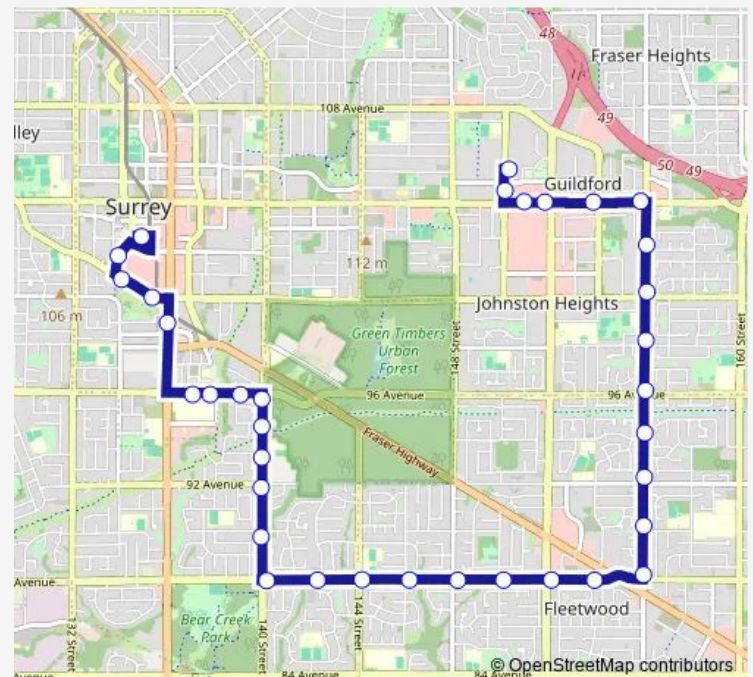

Eastbound 88 Ave @ 148 St

Eastbound 88 Ave @ 150 St

Eastbound 88 Ave @ 152 St

Eastbound 88 Ave @ 154 St

Route schedule

Surrey Central Station @ Bay 3 — Guildford @ Layover

Monday 05:58-20:39

Tuesday 05:58-20:39

Wednesday 05:58-20:39

Thursday 05:58-20:39

Friday 05:58-20:39

Saturday 08:00-20:00

Sunday 10:30-20:30

Route info

Direction: Surrey Central Station @ Bay 3

Stops: 35

Trip Duration: 0 hour 45 min

■ 326 — Guildford/Surrey Central Station

Northbound 156 St @ 88 Ave

Northbound 156 St @ 90 Ave

Northbound 156 St @ 92 Ave

Northbound 156 St @ 94A Ave

Northbound 156 St @ 96 Ave

Northbound 156 St @ 98 Ave

Northbound 156 St @ 100 Ave

Northbound 156 St @ 102 Ave

Westbound 104 Ave @ 156 St

Westbound 104 Ave @ 154 St

Westbound 104 Ave @ 152 St

Guildford Exchange @ Bay 2

Northbound 150 St @ 105 Ave

Guildford @ Layover