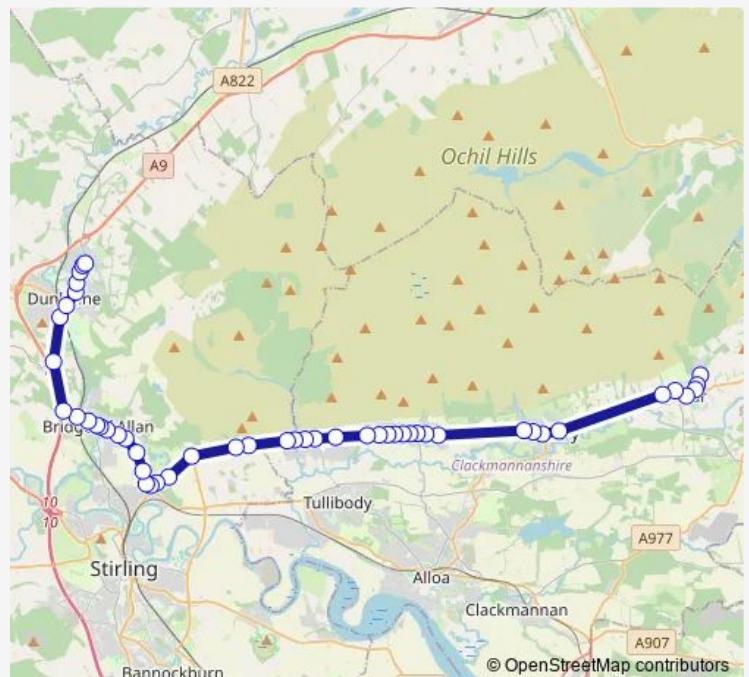

Thursday 15:23-17:15

Friday 15:23-17:15

Saturday —

Sunday —

Route info

Direction: The Ness Turning Circle

Stops: 49

Trip Duration: 0 hour 53 min