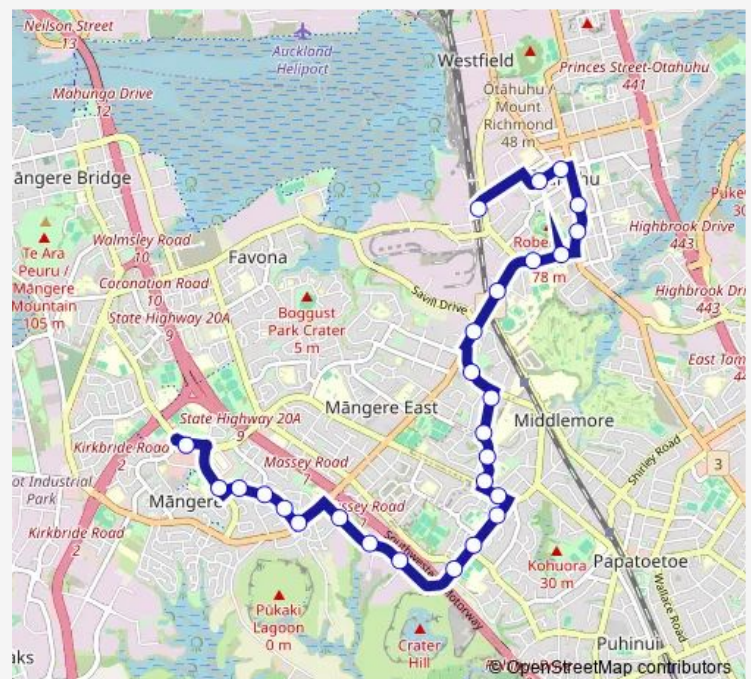

Rosella Road

Chelsea Avenue

Otahuhu College

Route schedule

Mangere Town Centre — Stop D Otahuhu Station

Monday 06:05-19:05

Tuesday 06:05-19:05

Wednesday 06:05-19:05

Thursday 06:05-19:05

Friday 06:05-19:05

Saturday 06:30-18:30

Sunday 06:30-18:30

Route info

Direction: Mangere Town Centre

Stops: 27

Trip Duration: 0 hour 28 min

326

Piki Thompson Way

Alexander Street

Fort Richard Road

Stop A Otahuhu Town Centre

Otahuhu Library

Stop D Otahuhu Station

Direction

Wednesday 06:15-19:15

Thursday 06:15-19:15

Friday 06:15-19:15

Saturday 07:15-19:15

Sunday 07:15-19:15

Route info

Direction: Stop B Otahuhu Station

Stops: 26