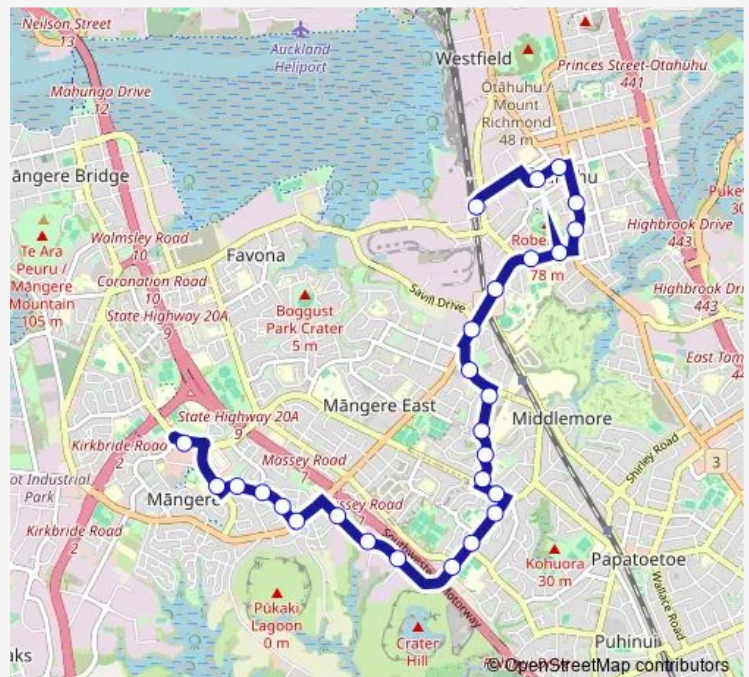

### Route schedule

Mangere Town Centre — Stop D Otahuhu Station

Monday 06:05-19:05

Tuesday 06:05-19:05

Wednesday 06:05-19:05

Thursday 06:05-19:05

Friday 06:05-19:05

Saturday 06:30-18:30

### Route info

Direction: Mangere Town Centre

Stops: 27

Trip Duration: 0 hour 25 min

326

BusMaps

Piki Thompson Way

Alexander Street

Fort Richard Road

Stop A Otahuhu Town Centre

Otahuhu Library

Stop D Otahuhu Station

**Direction**

Stop B Otahuhu Station — Mangere Town Centre

26 stops

[Open route schedule](#)

## Route info

Direction: Stop B Otahuhu Station

Stops: 26

Trip Duration: 0 hour 40 min

326 Bus time schedules and route maps are available in an offline PDF at [busmaps.com](https://busmaps.com). Use the [busmaps.com](https://busmaps.com) website to see live bus times, train schedule or subway schedule, and step-by-step directions for all public transit in Auckland