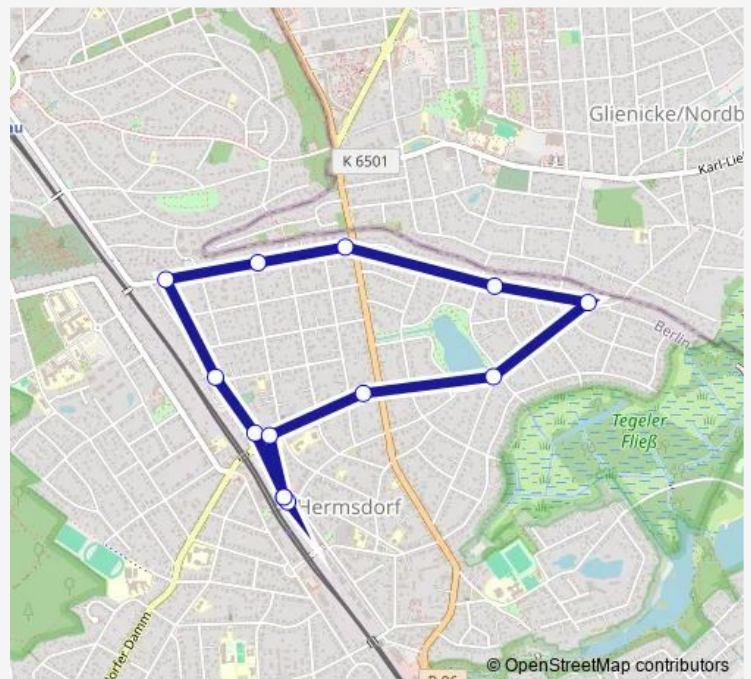

Direction

S Hermsdorf — S Hermsdorf

13 stops

[Open route schedule](#)

S Hermsdorf

S Hermsdorf

Hohefeldstr.

Roswithastr.

Loerkesteig

Olafstr.

Veltheimstr.

Amandastr.

Veltheimstr./Schildower Str.

Marthastr.

Hermsdorfer Damm/Berliner Str.

Hohefeldstr.

S Hermsdorf

Route schedule

S Hermsdorf — S Hermsdorf

Monday 06:10-21:10

Tuesday 06:10-21:10

Wednesday 06:10-21:10

Thursday 06:10-21:10

Friday 06:10-21:10

Saturday 08:41-21:01

Sunday 10:01-20:01

Route info

Direction: S Hermsdorf

Stops: 13

Trip Duration: 0 hour 14 min

326 Bus time schedules and route maps are available in an offline PDF at busmaps.com. Use the busmaps.com website to see live bus times, train schedule or subway schedule, and step-by-step directions for all public transit in Berlin