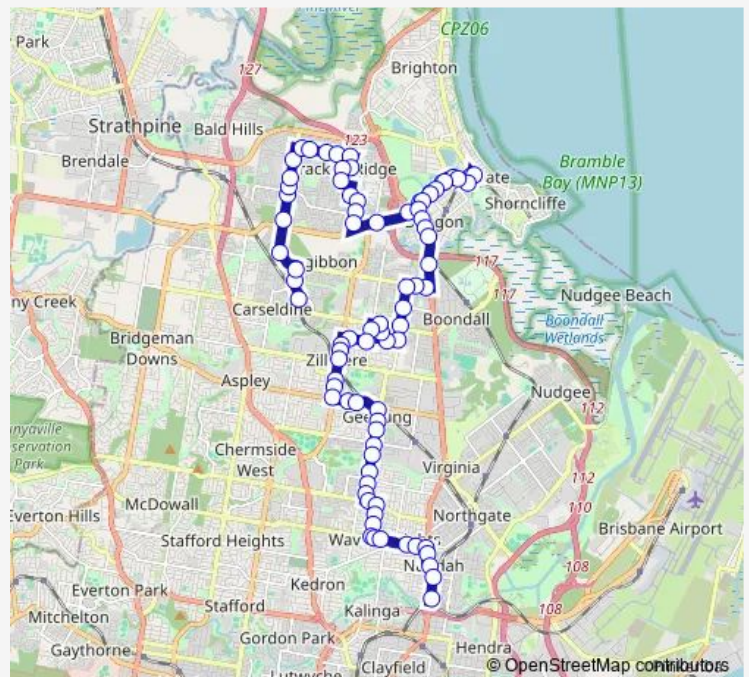

Direction: Carseldine station east, stop 1

Stops: 83

Trip Duration: 1 hour 5 min

326 — Carseldine - Toombul via Sandgate, Geebung

Depot Rd at Quinlan Street South, stop 30

Depot Rd at Braun Street, stop 29

Board St near Ibis Ave, stop 28

Board St at Deagon Racecourse, stop 29

Board St at Kift Street, stop 30

Rainbow St near Lunn St, stop 31

Rainbow St at Hancock Street, stop 32

Sandgate Central, stop 33

Brighton Rd at Sandgate Central, stop 34/33

Sandgate bus station, stop 1

Rainbow St at Barclay Street, stop 31/34

Board St at Kift Street, stop 30

Board St near Racecourse Rd, stop 29a

Board St at Deagon Racecourse, stop 29

Board St near Ibis Ave, stop 28

Braun St at Desmond Street, stop 27a

Braun St at Sandgate High, stop 27

Braun St at Smith Street, stop 26

Braun St at Burrealong Street, stop 25

Sandgate Rd at Iceworld, stop 24

Roghan Rd at Roghan East near Sovereign Pl