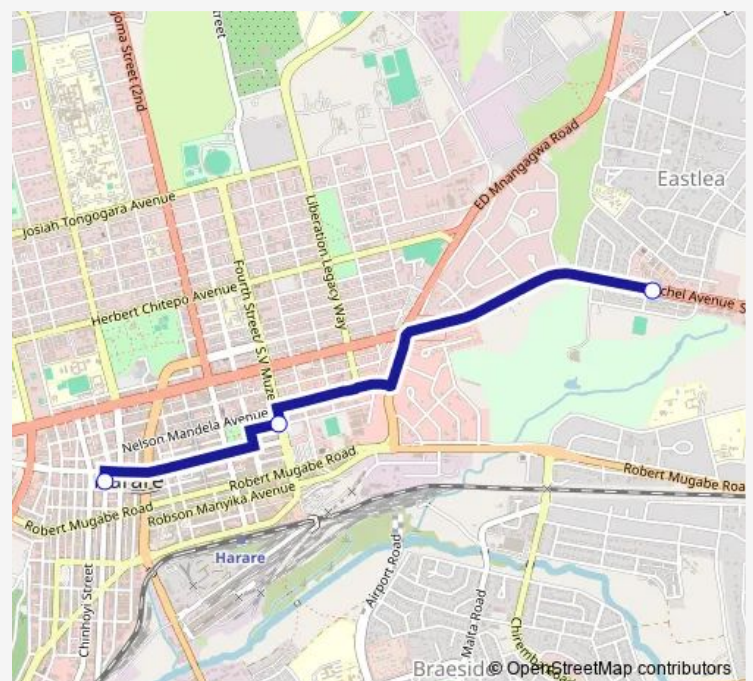

## Communal Taxi Service Eastlea Shops Bus Stop to Copacabana Rank

[Go to website](#)

### Direction

Eastlea Shops — Coppacabana Rank

3 stops

[Open route schedule](#)

Eastlea Shops

Corner George Silundika Avenue & Fourth Street

Coppacabana Rank

### Route schedule

Eastlea Shops — Coppacabana Rank

Monday	12:39
Tuesday	12:39
Wednesday	12:39
Thursday	12:39
Friday	12:39
Saturday	12:39
Sunday	12:39

### Route info

Direction: Eastlea Shops

Stops: 3

Trip Duration: 0 hour 12 min

Eastlea Shops Bus Stop to Coppacabana Rank

Communal Taxi Service time schedules and route maps are available in an offline PDF at [busmaps.com](https://busmaps.com). Use the [busmaps.com](https://busmaps.com) website to see live bus times, train schedule or subway schedule, and step-by-step directions for all public transit in Harare