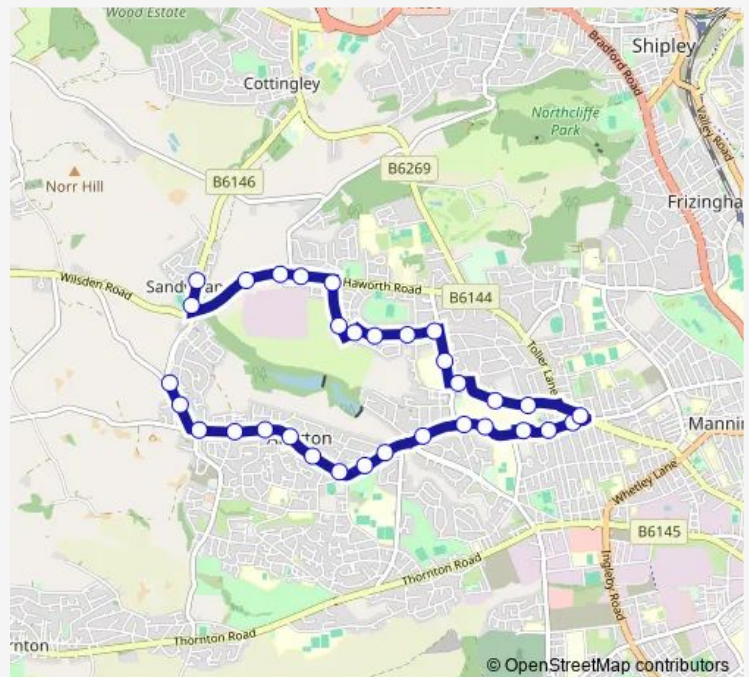

### Route schedule

Stony Lane Dalecroft Rise — Cottingley Rd School

Monday 08:10

Tuesday 08:10

Wednesday 08:10

Thursday 08:10

Friday 08:10

Saturday —

### Route info

Direction: Stony Lane Dalecroft Rise

Stops: 32

Trip Duration: 0 hour 45 min

■ P35

Heights Lane

Hathaway Avenue

Galsworthy Avenue

## Route info

Direction: Cottingley Rd School

Stops: 29

Trip Duration: 0 hour 40 min

Allerton Road Ivy Ln

Prune Park Lane Allerton Rd

Prune Park Lane Rosedale Ave

Stony Lane Dalecroft Rise