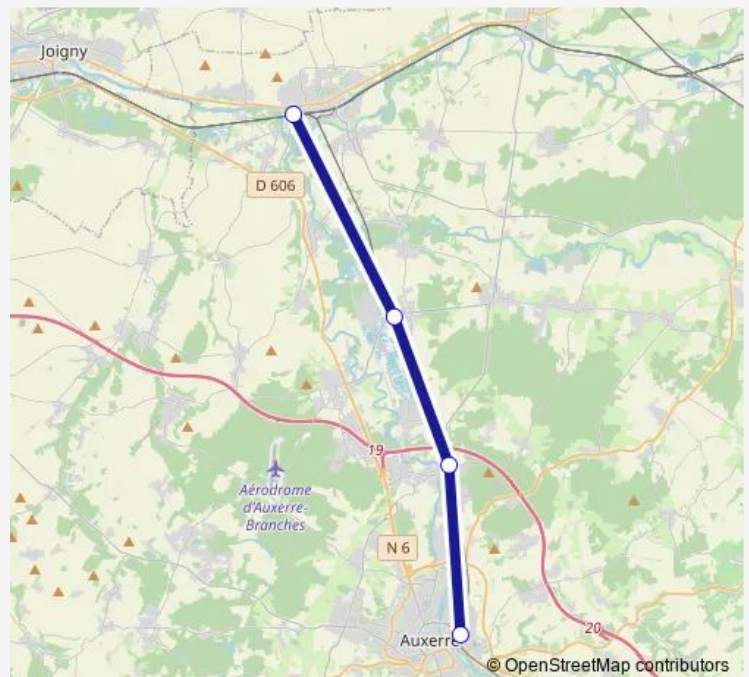

### Direction

Laroche-Migennes — Auxerre-Saint-Gervais

4 stops

[Open route schedule](#)

Laroche-Migennes

Chemilly-Appoigny

Monéteau-Gurgy

Auxerre-Saint-Gervais

### Route schedule

Laroche-Migennes — Auxerre-Saint-Gervais

Monday 13:20

Tuesday 13:20

Wednesday 13:20

Thursday 13:20

Friday —

Saturday —

### Route info

Direction: Laroche-Migennes

Stops: 4

Trip Duration: 0 hour 45 min

■ P35

P35 Bus time schedules and route maps are available in an offline PDF at [busmaps.com](https://busmaps.com). Use the [busmaps.com](https://busmaps.com) website to see live bus times, train schedule or subway schedule, and step-by-step directions for all public transit in Auxerre