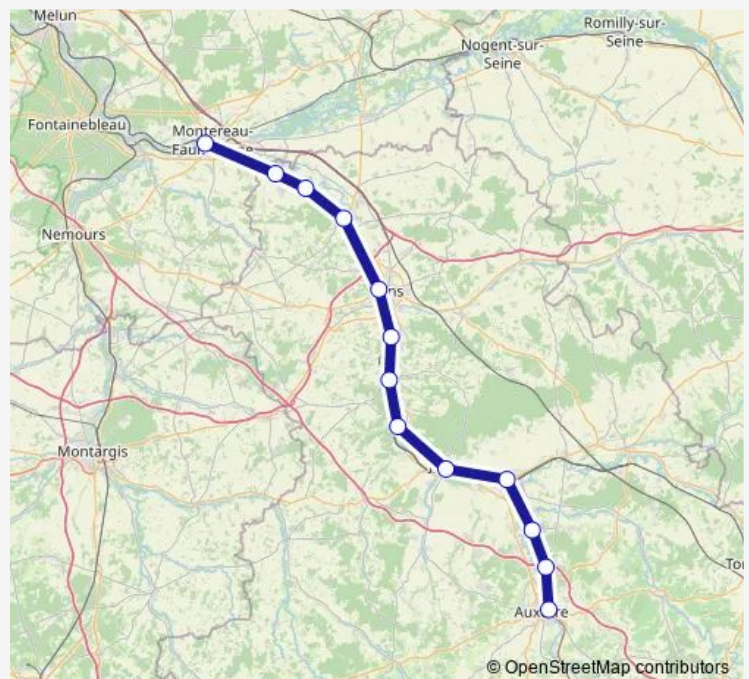

Saint-Julien-du-Sault

Villeneuve-sur-Yonne

Etigny-Véron

Sens

Pont-sur-Yonne

Champigny-sur-Yonne

Villeneuve-la-Guyard

Montereau

Route schedule

Laroche-Migennes — Montereau

Monday 09:05-12:05

Tuesday 09:05-12:05

Wednesday 09:05-12:05

Thursday 09:05-12:05

Friday 09:05-12:05

Saturday 09:05

Sunday 09:05

Route info

Direction: Laroche-Migennes

Stops: 10

Trip Duration: 2 hour 1 min

■ P35

BusMaps

Direction