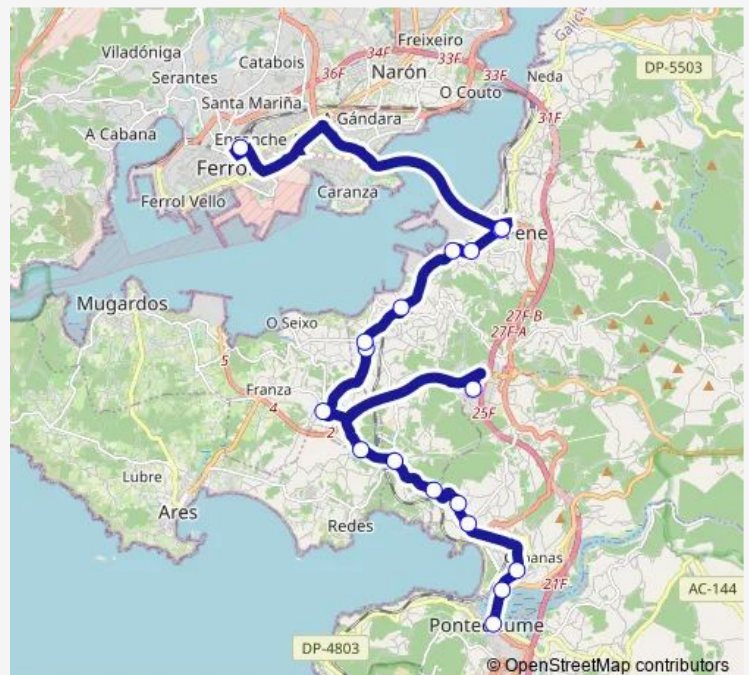

Bus XG871046 Pontedeume-Ferrol E.A.

[Go to website](#)

Direction

Pontedeume — Ferrol E.A.

18 stops

[Open route schedule](#)

Pontedeume

Cabanas

Cabanas Cruce

San Martiño

Fraián

Madalum

Limodre

San Xoán de Piñeiro

Polígono Vilar DO Colo

A Gallada

Maniños-O Pote

Maniños

Barallobre

Perlío-Día

Perlío-Canosa

Perlío 2

Perlío

Ferrol E.A.

Route schedule

Pontedeume — Ferrol E.A.

Monday 07:10

Tuesday 07:10

Wednesday 07:10

Thursday —

Friday 07:10

Saturday —

Sunday —

Route info

Direction: Pontedeume

Stops: 18

Trip Duration: 0 hour 40 min

XG871046 — Pontedeume-Ferrol E.A.