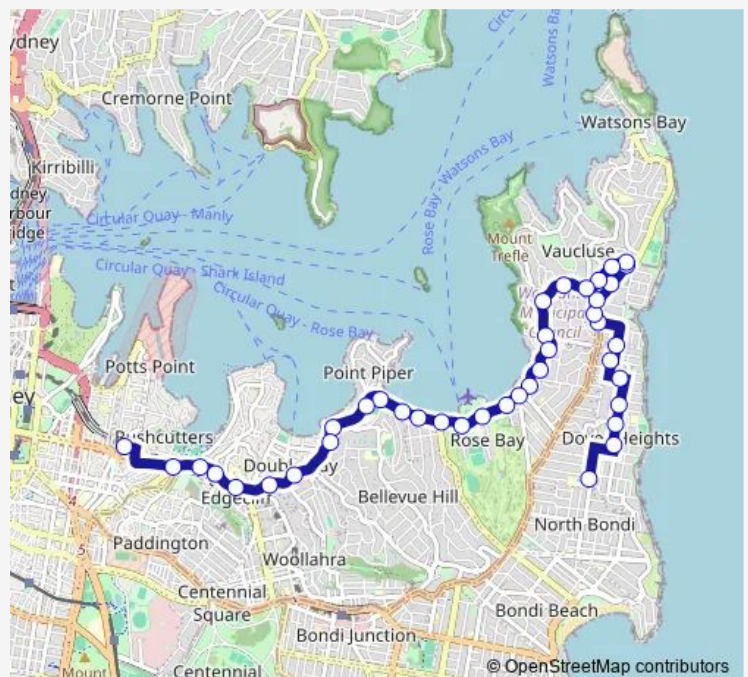

Route schedule

Rose Bay Secondary College, Stand 2, Hardy St — Kings Cross Station, Bayswater Rd, Stand D

Monday 15:25

Tuesday 14:09

Wednesday 15:25

Thursday 15:25

Friday 15:25

Saturday —

Sunday —

Route info

Direction: Rose Bay Secondary College, Stand 2, Hardy St

Stops: 40

Trip Duration: 0 hour 38 min

602e — Rose Bay SC to Kings Cross

St Mary Magdalene Church, New South Head Rd

New South Head Rd At Newcastle St

New South Head Rd At Norwich Rd

New South Head Rd At Kent Rd

New South Head Rd At Elanora St

New South Head Rd At O'Sullivan Rd

New South Head Rd At Salisbury Rd

New South Head Rd At Cranbrook Rd

New South Head Rd At Rose Bay Av

New South Head Rd Opp Wolseley Rd

New South Head Rd After Victoria Rd

New South Head Rd At Preston Av

New South Head Rd Opp Knox St

New South Head Rd Opp Henrietta St

Edgecliff Station, New South Head Rd, Stand N