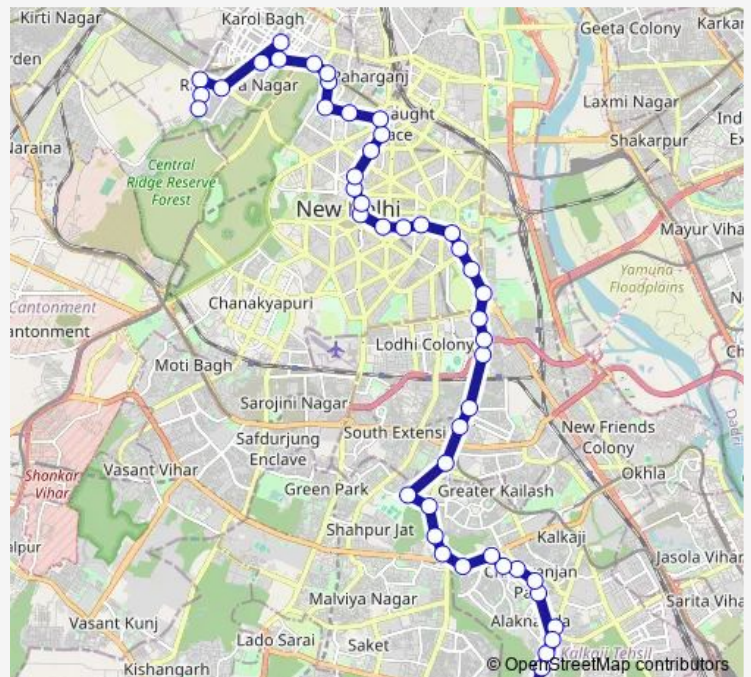

### Route schedule

Hamdard Nagar / Sangam Vihar — R Block Rajendra Nagar

Monday 06:20-22:52

Tuesday 06:20-22:52

Wednesday 06:20-22:52

Thursday 06:20-22:52

Friday 06:20-22:52

Saturday 06:20-22:52

Sunday 06:20-22:52

### Route info

Direction: Hamdard Nagar / Sangam Vihar

Stops: 48

Trip Duration: 1 hour 44 min

490down

Lodhi Hotel

Amir Khusro Park / Oberoi Hotel

Golf Club / Sunder Nagar