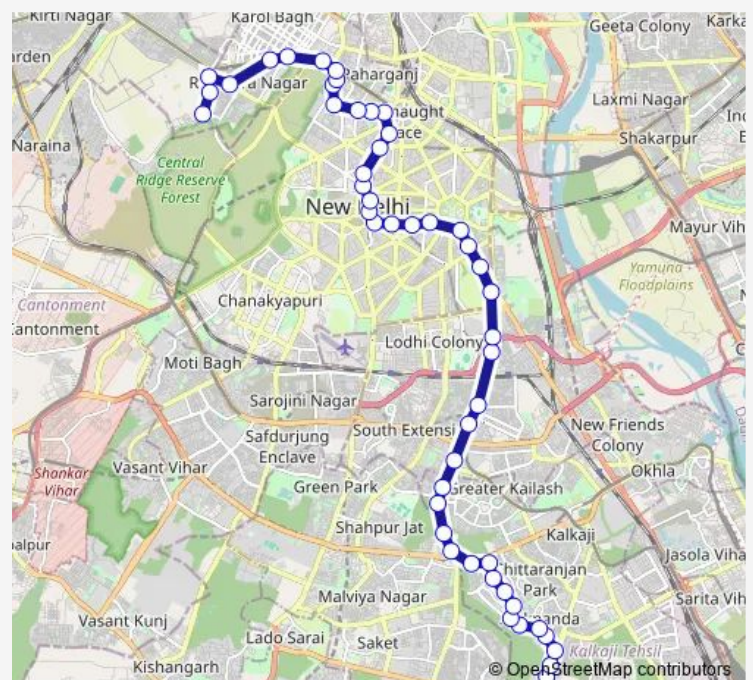

Central School (Mckr)

Mckr Hospital

Defence Colony

Route schedule

Hamdard Nagar / Sangam Vihar — R-Block Rajendra Nagar

Monday 07:30-20:10

Tuesday 07:30-20:10

Wednesday 07:30-20:10

Thursday 07:30-20:10

Friday 07:30-20:10

Saturday 07:30-20:10

Sunday 07:30-20:10

Route info

Direction: Hamdard Nagar / Sangam Vihar

Stops: 51

Trip Duration: 1 hour 34 min