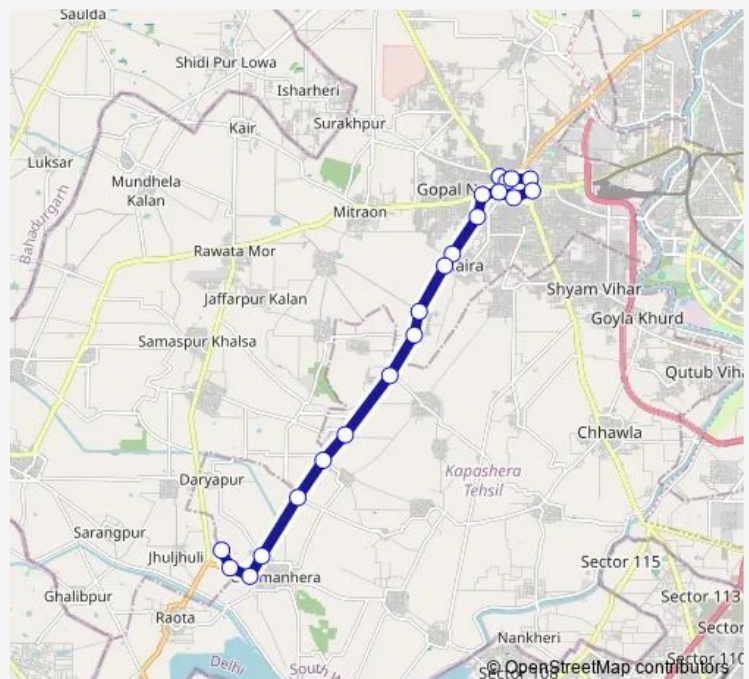

Ghuman Hera Village Main Road

Ghuman Hera DTC Depot Crossing

Ghuman Hera Depot 1

Route schedule

Najafgarh Terminal — Ghuman Hera Depot 1

Monday 07:03-21:53

Tuesday 07:03-21:53

Wednesday 07:03-21:53

Thursday 07:03-21:53

Friday 07:03-21:53

Saturday 07:03-21:53

Sunday 07:03-21:53

Route info

Direction: Najafgarh Terminal

Stops: 21

Trip Duration: 0 hour 53 min