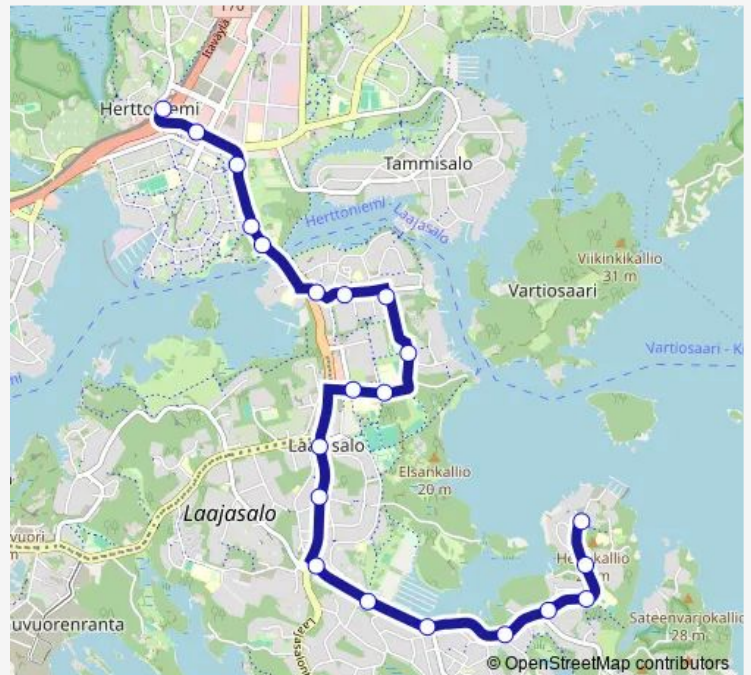

Direction

Puuskarinne — Herttoniemi (M)

21 stops

[Open route schedule](#)

Puuskarinne

Puuskakuja

Kellaripellonpolku

Hämeenapajantie

Rannikkolaivurintie

Takilatie

Isosarvastontie

Sarpapolku

Willebrandintie

Koirasaarentie

Laajasalon kirkko

Koulutanhua

Kiiltomadonpolku

Marunakuja

Yliskylänkaari

Itäniitynpolku

Tuorinniemi

Kaivolahdenkatu

Linnanrakentajantie

Laivalahdenportti

Herttoniemi (M)

Route schedule

Puuskarinne — Herttoniemi (M)

Monday 04:45-22:53

Tuesday 04:45-22:53

Wednesday 04:45-22:53

Thursday 04:45-22:53

Friday 04:45-22:53

Saturday 04:56-22:53

Sunday 05:48-22:53

Route info

Direction: Puuskarinne

Stops: 21

Trip Duration: 0 hour 19 min

85K — Herttoniemi(M)-Yliskylä-Jollas