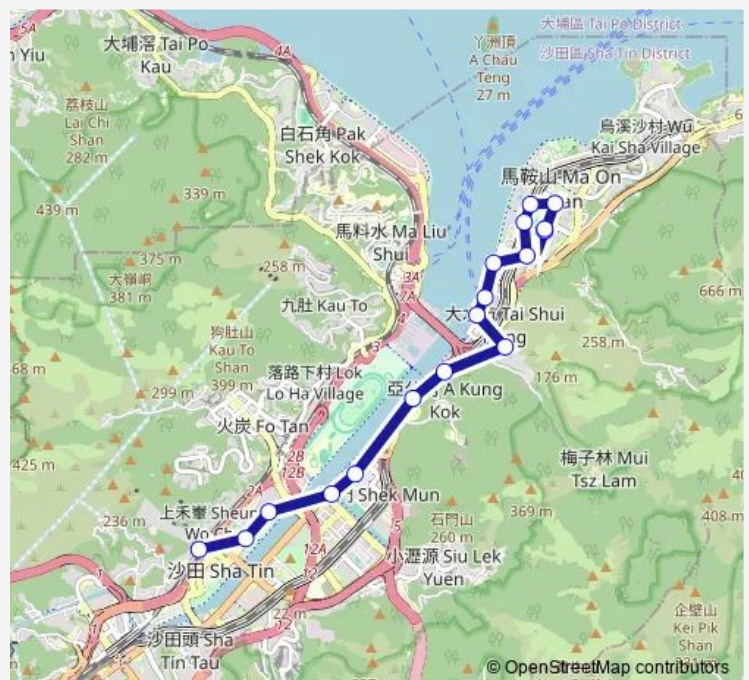

[Ctb] TAK SUN Secondary School, Ning TAI Road[[Kmb+Ctb] TAK SUN Secondary School/
Tak SUN Secondary School, Ning TAI Road[[Kmb] TAK SUN Secondary School[[Lwb] TAK SUN Secondary School

Route schedule

[Ctb] SHA TIN Station[[Kmb+Ctb] SHA TIN Station BUS Terminus/
Sha TIN Station[[Kmb] SHA TIN Station BUS Terminus — [Kmb] Heng ON BUS Terminus

Stops: 17

Trip Duration: 0 hour 36 min

■ 85k — Heng ON - Shatin Station

[Ctb] Ocean View, Ning TAI Road[[Kmb+Ctb] Ocean View/
Ocean View, Ning TAI Road[[Kmb] Ocean View][Lwb] Ocean View

[Kmb+Ctb] YAN ON Estate/
Yan ON Estate, Hang FAI Street[[Kmb] YAN ON Estate][Lwb] YAN ON Estate