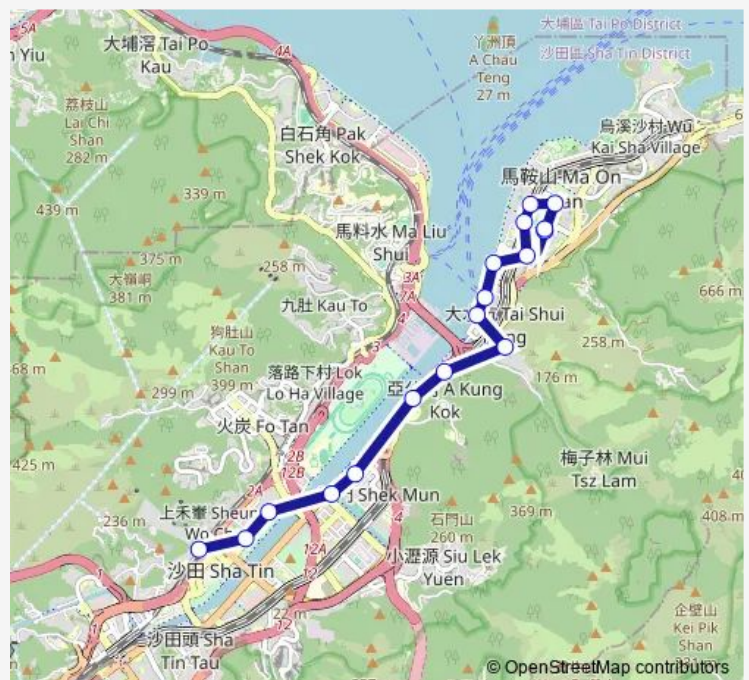

[Ctb] Shatin Hospital, A Kung KOK Street[[Kmb+Ctb] Shatin Hospital/
Shatin Hospital, A Kung KOK Street[[Kmb] Shatin Hospital[[Lwb] Shatin Hospital

[Ctb] A Kung Kok, A Kung KOK Street[[Kmb+Ctb] A Kung KOK/
A Kung Kok, A Kung KOK Street[[Kmb] A Kung Kok[[Lwb] A Kung Kok

[Ctb] Chevalier Garden[[Kmb+Ctb] Chevalier Garden BUS Terminus/
Chevalier Garden[[Kmb] Chevalier Garden BUS Terminus[[Lwb] Chevalier Garden BUS Terminus

[Ctb] KAM TAI Court, Ning TAI Road[[Kmb+Ctb] KAM TAI Court/
Kam TAI Court, Ning TAI Road[[Kmb] KAM TAI Court[[Lwb] KAM TAI Court

[Ctb] TAK SUN Secondary School, Ning TAI Road[[Kmb+Ctb] TAK SUN Secondary School/
Tak SUN Secondary School, Ning TAI Road[[Kmb] TAK SUN Secondary School[[Lwb] TAK SUN Secondary School

Route schedule

[Ctb] SHA TIN Station[[Kmb+Ctb] SHA TIN Station BUS Terminus/
Sha TIN Station[[Kmb] SHA TIN Station BUS Terminus — [Kmb] Heng ON BUS Terminus

Monday	05:45-22:15
Tuesday	05:45-22:15
Wednesday	05:45-22:15
Thursday	05:45-22:15
Friday	05:45-22:15
Saturday	05:45-23:05
Sunday	05:45-00:05⁺¹

Route info

Direction: [Ctb] SHA TIN Station[[Kmb+Ctb] SHA TIN Station BUS Terminus/
Sha TIN Station[[Kmb] SHA TIN Station BUS Terminus

Stops: 17

Trip Duration: 0 hour 33 min

■ 85K — Heng ON - Shatin Station