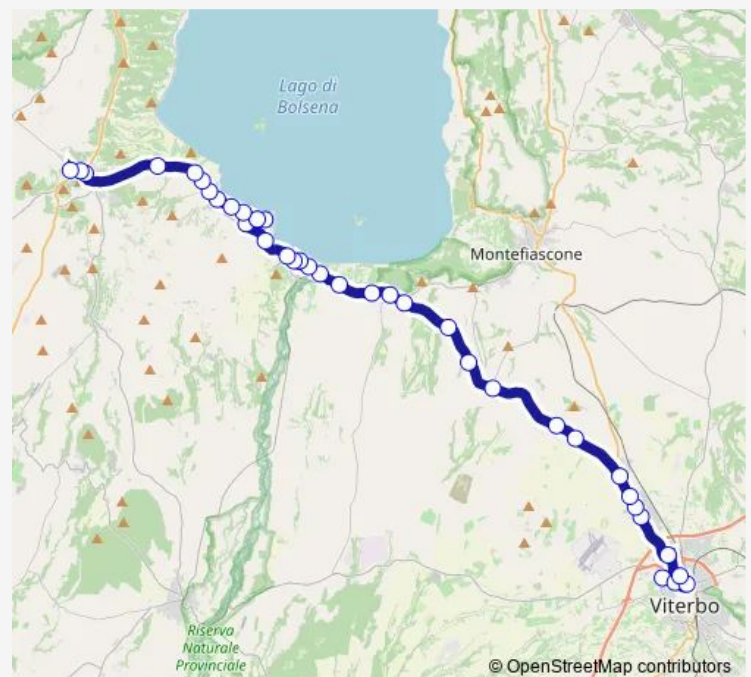

Thursday 12:00-20:15

Friday 12:00-20:15

Saturday 14:00-20:15

Sunday —

Route info

Direction: Viterbo | Riello # f641

Stops: 38

Trip Duration: 0 hour 40 min