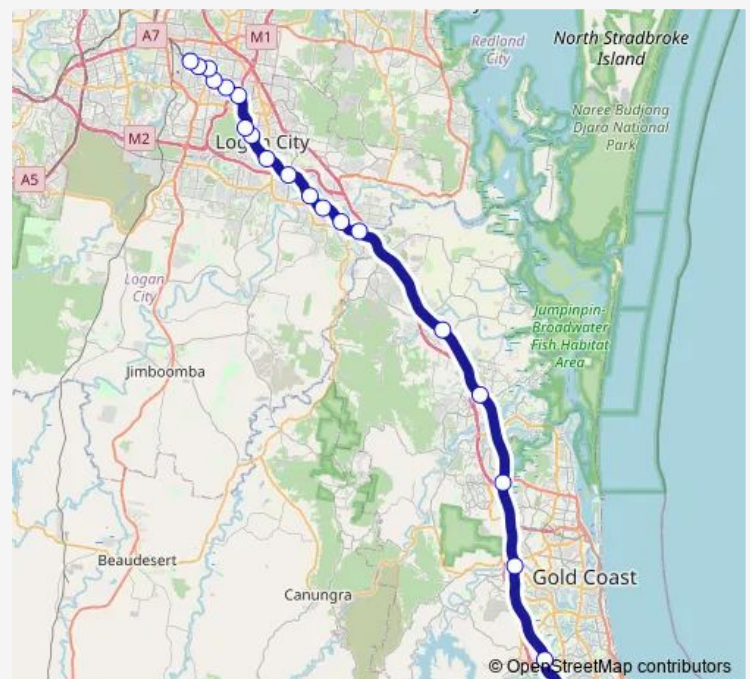

Loganlea station, platform 2

Kingston station, platform 2

Woodridge station, platform 2

Trinder Park station, platform 2

Kuraby station, platform 2

Fruitgrove station, platform 2

Runcorn station, platform 2

Altandi station, platform 2

Sunnybank station, platform 2

Banoon station, platform 2

Route schedule

Varsity Lakes station, platform 2 — Banoon station, platform 2

Monday 04:15-23:15

Tuesday 04:15-23:15

Wednesday 04:15-23:15

Thursday 04:15-23:15

Friday 04:15-00:15⁺¹

Saturday —

Sunday 13:45

Route info

Direction: Varsity Lakes station, platform 2

Stops: 20

Trip Duration: 1 hour 7 min

VLBN — Varsity Lakes line - Beenleigh line

Direction

Varsity Lakes station, platform 2 — Banoon station, platform 2

20 stops

[Open route schedule](#)

Varsity Lakes station, platform 2

Robina station, platform 2