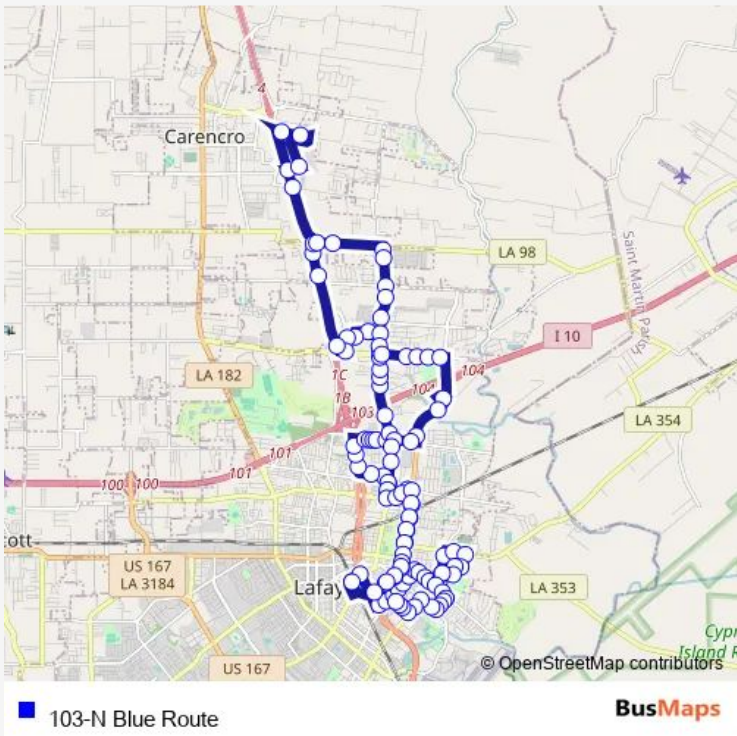

Route schedule
Terminal — Terminal

Monday	05:45-16:25
Tuesday	05:45-16:25
Wednesday	05:45-16:25
Thursday	05:45-16:25
Friday	05:45-16:25
Saturday	06:45-16:45
Sunday	—

Route info

Direction: Terminal

Stops: 113

Trip Duration: 1 hour 9 min

Pinhook Road & Simcoe Street

Simcoe St & Alsandor Drive

Kattie Drive & CO Circle (1)

Kattie Drive & CO Circle (2)

Kattie Drive & Zim Circle

Kattie Drive & Surrey Street

Surrey Street & Oil City Cycles

Lousiana Avenue & Surrey Street (Outbound)

Louisiana Avenue & East Simcoe Street

Louisiana Avenue & Family Dollar

Louisiana Avenue & Holy Family Apartments

Louisiana Avenue & Center Street

Louisiana Avenue & Randolph Drive

Route info

Direction: Terminal

Stops: 99

Trip Duration: 0 hour 53 min

Pinhook Road & Surrey Street

Pinhook Road & Sterling Street

Magnolia Street & Pinhook Road

Magnolia Street & 15th Street