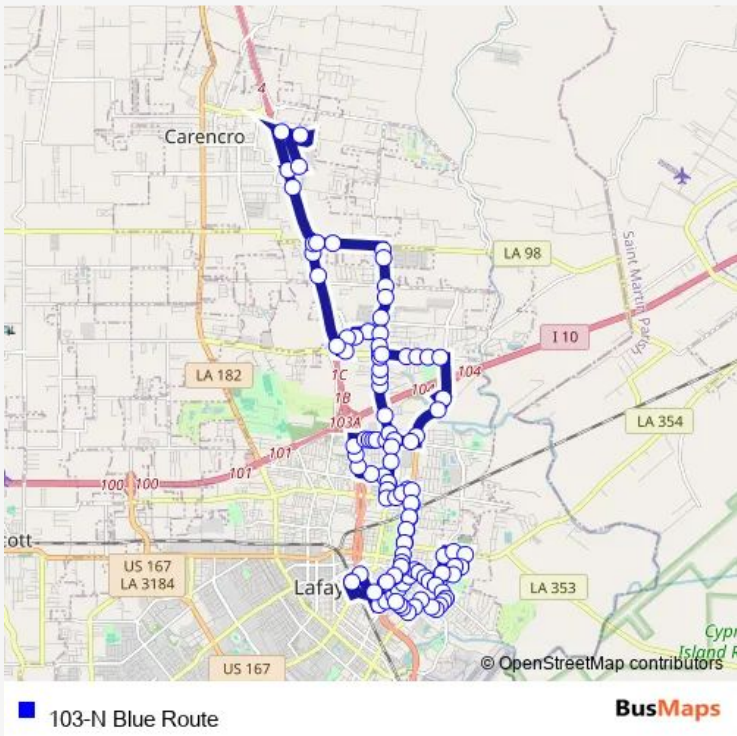

Route schedule
Terminal — Terminal

Monday	05:45-16:25
Tuesday	05:45-16:25
Wednesday	05:45-16:25
Thursday	05:45-16:25
Friday	05:45-16:25
Saturday	06:45-16:45
Sunday	—

Route info

Direction: Terminal

Stops: 113

Trip Duration: 1 hour 9 min

Pinhook Road & Simcoe Street

Simcoe St & Alsandor Drive

Kattie Drive & CO Circle (1)

Kattie Drive & CO Circle (2)

Kattie Drive & Zim Circle

Kattie Drive & Surrey Street

Surrey Street & Oil City Cycles

Lousiana Avenue & Surrey Street (Outbound)

Louisiana Avenue & East Simcoe Street

Louisiana Avenue & Family Dollar

Louisiana Avenue & Holy Family Apartments

Louisiana Avenue & Center Street

Louisiana Avenue & Randolph Drive

Route info

Direction: Terminal

Stops: 99

Trip Duration: 0 hour 53 min

Pinhook Road & Surrey Street

Pinhook Road & Sterling Street

Magnolia Street & Pinhook Road

Magnolia Street & 15th Street