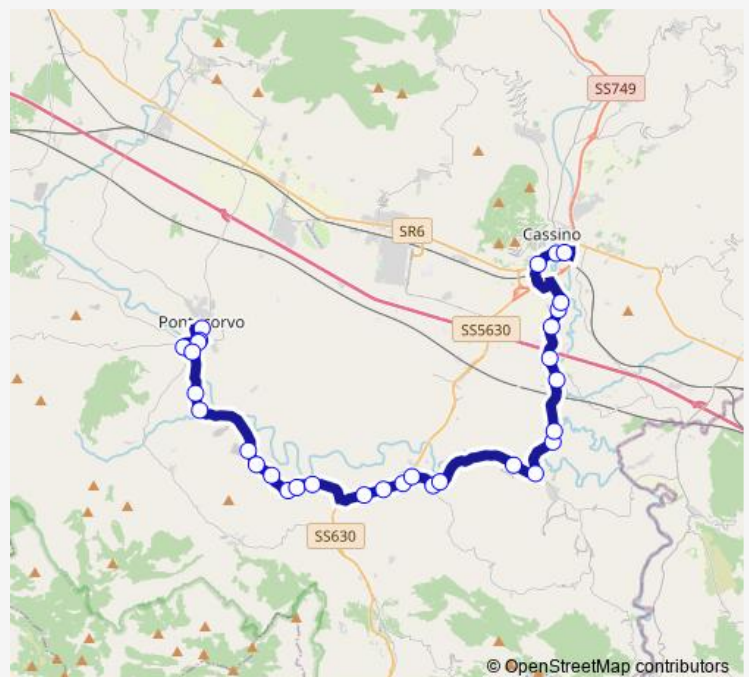

SAN Giorgio | Via Sant'Apollinare # f8163

Sant'Apollinare | Via Pantanelle # f8164

Sant'Apollinare | Cimitero # f8224

Route schedule

Pontecorvo | Ospedale # f4299 — Cassino | Viale Garigliano Via Volturno # f4412

Monday	07:10
Tuesday	07:10
Wednesday	07:10
Thursday	07:10
Friday	07:10
Saturday	—
Sunday	—

Route info

Direction: Pontecorvo | Ospedale # f4299

Stops: 31

Trip Duration: 0 hour 55 min

Cs567d — Pontecorvo - Cassino # Cs567d