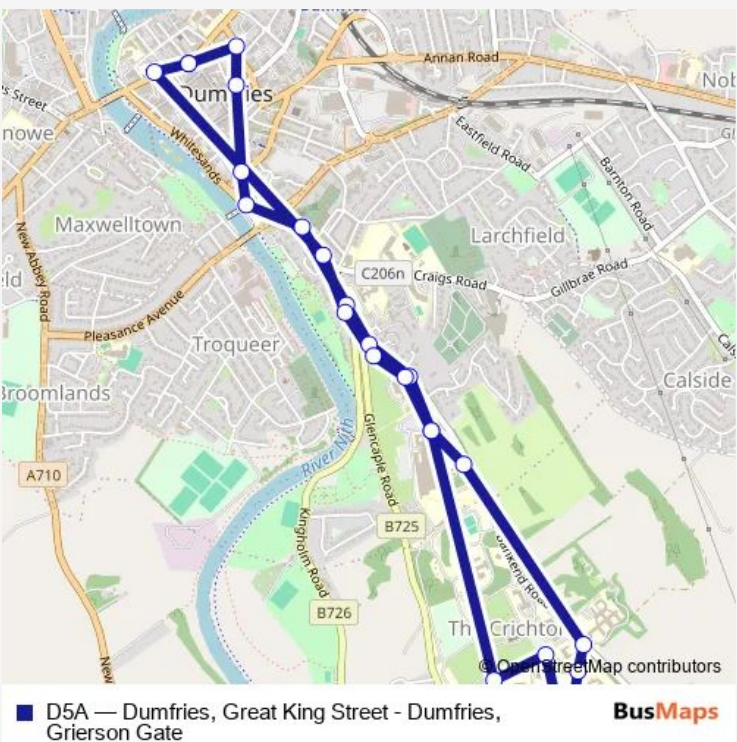

Bus D5A Dumfries, Great King Street - Dumfries, Grierson Gate

[Go to website](#)

Direction
Burns Statue — Burns Statue

24 stops

[Open route schedule](#)

- Burns Statue
- Loreburn Street
- Great King St
- Loreburne Centre
- Whitesands
- St Michaels St
- Nithbank
- Johnstone Park
- Picket Cross
- Mountainhall Treatment Centre
- Campus
- Campus
- Campus
- Campus
- Campus
- Bankend Rd
- Mountainhall Cottages
- Mountainhall Treatment Centre
- Picket Cross
- Johnstone Park
- Nithbank

Route schedule
Burns Statue — Burns Statue

Monday	06:35-17:30
Tuesday	06:35-17:30
Wednesday	06:35-17:30
Thursday	06:35-17:30
Friday	06:35-17:30
Saturday	06:35-17:30
Sunday	07:04

Route info

Direction: Burns Statue

Stops: 24

Trip Duration: 0 hour 30 min