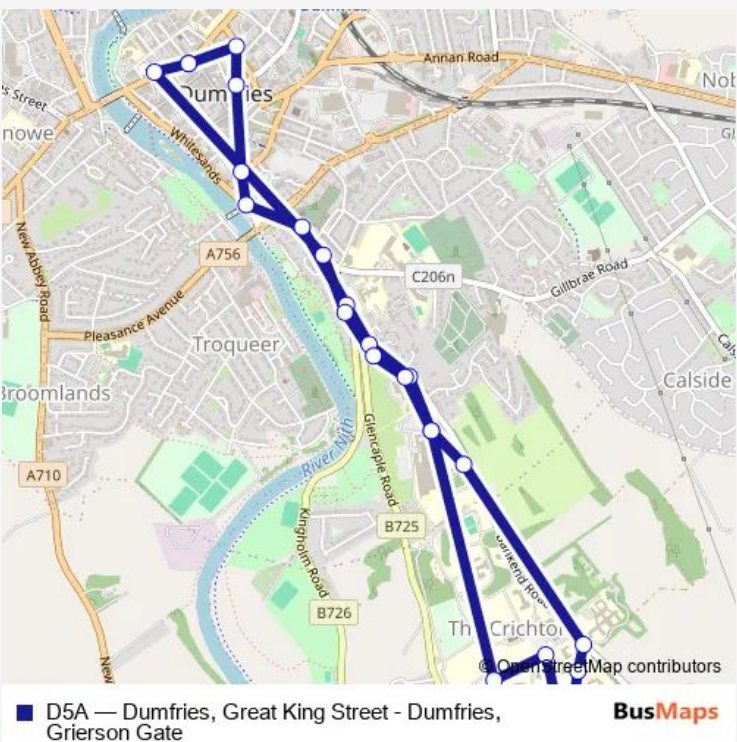

Bus D5A Dumfries, Great King Street - Dumfries, Grierson Gate

[Go to website](#)

Direction
 Burns Statue — Burns Statue
 24 stops
[Open route schedule](#)

- Burns Statue
- Loreburn Street
- Great King St
- Loreburne Centre
- Whitesands
- St Michaels St
- Nithbank
- Johnstone Park
- Picket Cross
- Mountainhall Treatment Centre
- Campus
- Campus
- Campus
- Campus
- Campus
- Bankend Rd
- Mountainhall Cottages
- Mountainhall Treatment Centre
- Picket Cross
- Johnstone Park
- Nithbank

Route schedule
 Burns Statue — Burns Statue

Monday	06:35-17:30
Tuesday	06:35-17:30
Wednesday	06:35-17:30
Thursday	06:35-17:30
Friday	06:35-17:30
Saturday	06:35-17:30
Sunday	07:04

Route info
 Direction: Burns Statue
 Stops: 24
 Trip Duration: 0 hour 30 min

St Michaels St

Buccleuch Street

Burns Statue

Direction

Burns Statue — Burns Statue

26 stops

[Open route schedule](#)

Burns Statue

Route info

Direction: Burns Statue

Stops: 26

Trip Duration: 0 hour 29 min

D5A Bus time schedules and route maps are available in an offline PDF at busmaps.com. Use the busmaps.com website to see live bus times, train schedule or subway schedule, and step-by-step directions for all public transit in Dumfries