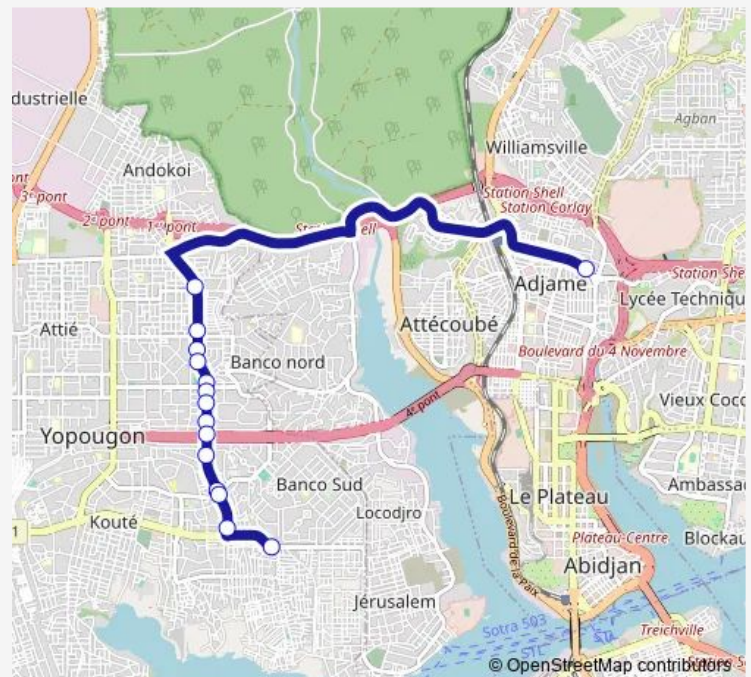

### Route schedule

Adjamé Texaco — Yopougon Kowët

Monday 06:00

Tuesday 06:00

Wednesday 06:00

Thursday 06:00

Friday 06:00

Saturday 06:00

### Route info

Direction: Adjamé Texaco

Stops: 15

Trip Duration: 1 hour 0 min

■ gbaka : Adjamé Texaco ↔ Yopougon Kowët

**Direction**

Yopougon Kowëit — Adjamé Texaco

9 stops