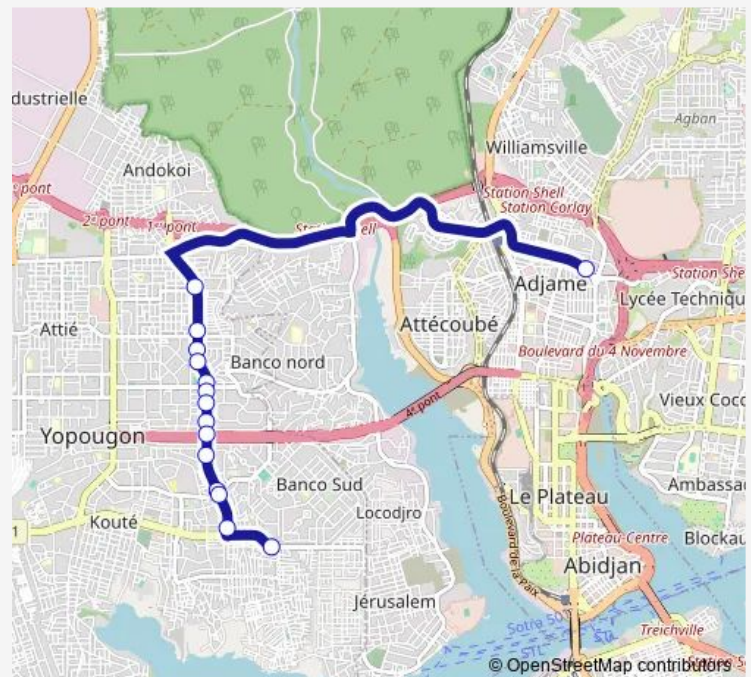

Tuesday 06:00

Wednesday 06:00

Thursday 06:00

Friday 06:00

Saturday 06:00

Sunday 06:00

Route info

Direction: Adjamé Texaco

Stops: 15

Trip Duration: 1 hour 0 min

■ gbaka : Adjamé Texaco ↔ Yopougon Kowët

Direction

Yopougon Kowëit — Adjamé Texaco

9 stops

[Open route schedule](#)

Yopougon Kowëit