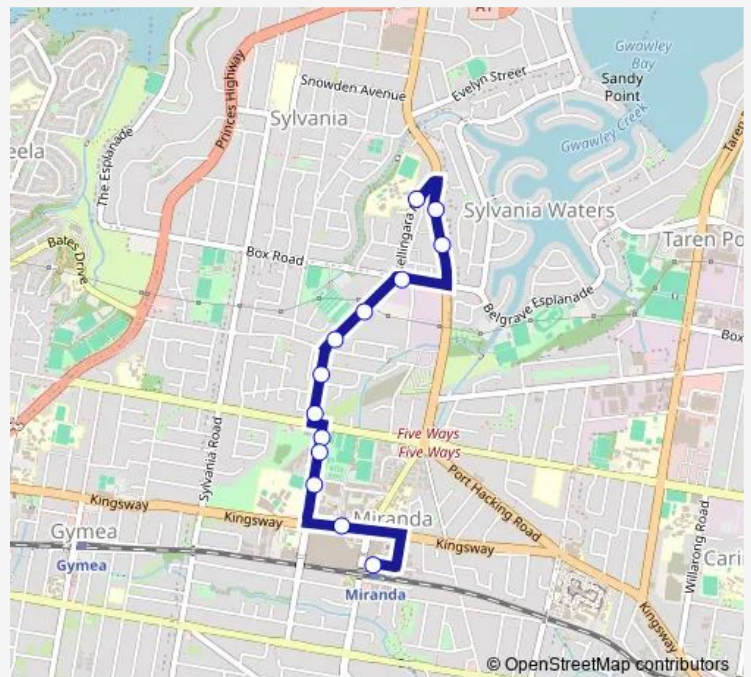

School Bus S201 Sylvania HS to Miranda Station

[Go to website](#)

Direction

Sylvania High School, Bellingara Rd — Miranda Interchange, Urunga Pde, Stand 9

13 stops

[Open route schedule](#)

- Sylvania High School, Bellingara Rd
- Port Hacking Rd Opp Chapman Dr
- Port Hacking Rd Opp Frank Vickery Village
- Box Rd At Bellingara Rd
- Bellingara Rd Opp Bellingara Road Netball Complex
- Bellingara Rd Before Garnet Rd
- Bellingara Rd At Vista Heights Rd
- Bellingara Rd Opp Stevens Av
- Wandella Rd After The Boulevarde
- Seymour Shaw Park, Wandella Rd
- Wandella Rd At Parkside Av
- Kingsway At Central Rd
- Miranda Interchange, Urunga Pde, Stand 9

Route schedule

Sylvania High School, Bellingara Rd — Miranda Interchange, Urunga Pde, Stand 9

Monday	—
Tuesday	14:12
Wednesday	—
Thursday	—
Friday	—
Saturday	—
Sunday	—

Route info

Direction: Sylvania High School, Bellingara Rd

Stops: 13

Trip Duration: 0 hour 9 min

S201 — Sylvania HS to Miranda Station

S201 School Bus time schedules and route maps are available in an offline PDF at busmaps.com. Use the busmaps.com website to see live bus times, train schedule or subway schedule, and step-by-step directions for all public transit in Sydney