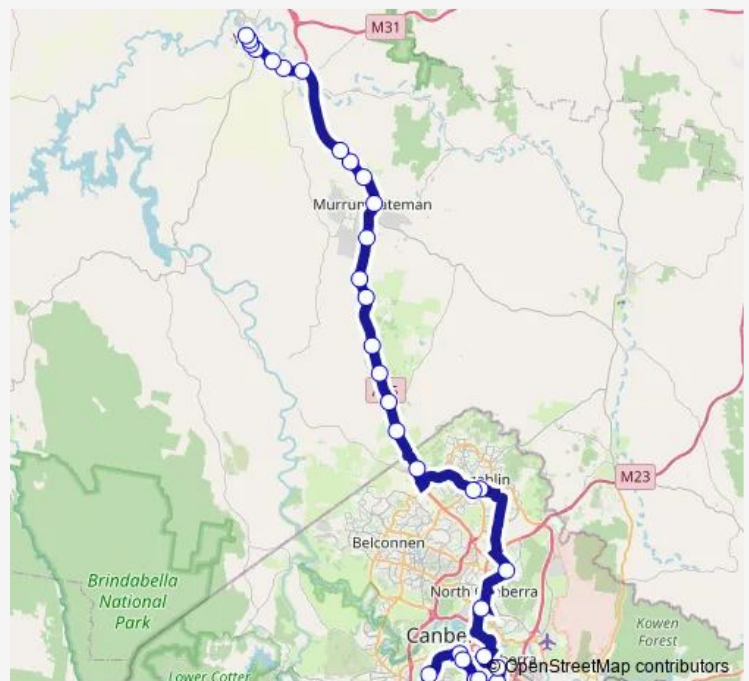

- Marist College School Grounds
- Holy Trinity Primary School, Theodore St
- Grey ST Jggs
- Canberra Girls Grammar Senior School Gawler Cr
- Canberra Junior Grammar School Alexander St
- Canberra Senior Grammar School Golden Gr
- Captain Cook Cr Before Jerrabomberra Av
- St Edmunds College Mcmillan Cr
- Telopea Park School New South Wales Cr
- City Interchange Plt 5
- Phillip Av Dickson Clg
- The Valley Av Opp. Gungahlin Leisure Centre
- Burgmann Anglican School Valley Campus
- Victoria St Before Gladstone St
- Barton Hwy Opp Spring Range Rd
- Barton Hwy At Rolfe Rd
- Barton Hwy At Kaveney's Rd
- Barton Hwy Opp Munday's Lane
- Barton Hwy After Casuarina Lane
- Barton Hwy Opp Gooda Creek Rd

Route schedule

Marist College School Grounds — Banjo Patterson Park, Rossi St

Monday	15:10
Tuesday	15:10
Wednesday	15:10
Thursday	15:10
Friday	15:10
Saturday	—
Sunday	—

Route info

Direction: Marist College School Grounds

Stops: 32

Trip Duration: 2 hour 10 min

S201 — Marist College to Yass Rossi St via Hall Interchange (Emu Service)

Barton Hwy At McIntosh Cct

Barton Hwy Opp Jones Park Rest Area

3685 Barton Hwy

Barton Hwy At Longrail Gully Rd

Barton Hwy After Gounyan Rd

Yass Valley Way After Yass River Rd

Yass Valley Way At Dog Trap Rd

Yass Valley Way Opp Glover Dr

Comur St At Macdonald St

Yass Visitors Information Centre, Comur St

Lead St Before Comur St