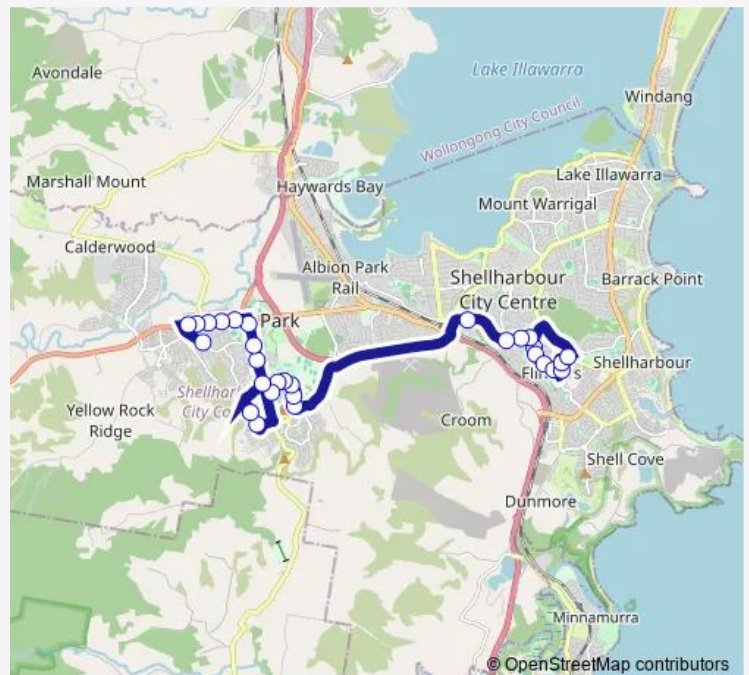

Brunderee Rd After Tyrrel St

Brunderee Rd Before Baragoot Rd

Brunderee Rd Before Willinga Rd

Willinga Rd Opp Flinders Primary School

Berringer Way Before Boragoot Rd

Baragoot Rd Opp Tabourie Cl

Pioneer Dr After Brunderee Rd

Pioneer Dr Opp Tuan St

Pioneer Dr After Maria Pl

Pioneer Dr At Westwood Dr

Burdekin Dr After Ashburton Dr

Burdekin Dr After Fields Dr

Burdekin Dr Opp Grey St

Burdekin Dr Opp Barcoo Cct

Burdekin Dr Opp Barcoo Cct

Burdekin Dr At Roper Rd

Daintree Dr After Ashburton Dr

Daintree Dr Opp Gloucester Cct

Terry St After Daintree Dr

Terry St At Wiley St

Route schedule

Brunderee Rd Before Tyrrell St — St Joseph's Catholic High School, Church St

Monday	07:16
Tuesday	07:16
Wednesday	07:16
Thursday	07:16
Friday	07:16
Saturday	—
Sunday	—

Route info

Direction: Brunderee Rd Before Tyrrell St

Stops: 29

Trip Duration: 0 hour 34 min

S201 — St Pauls PS to Brunderee Rd bf Fischer Rd