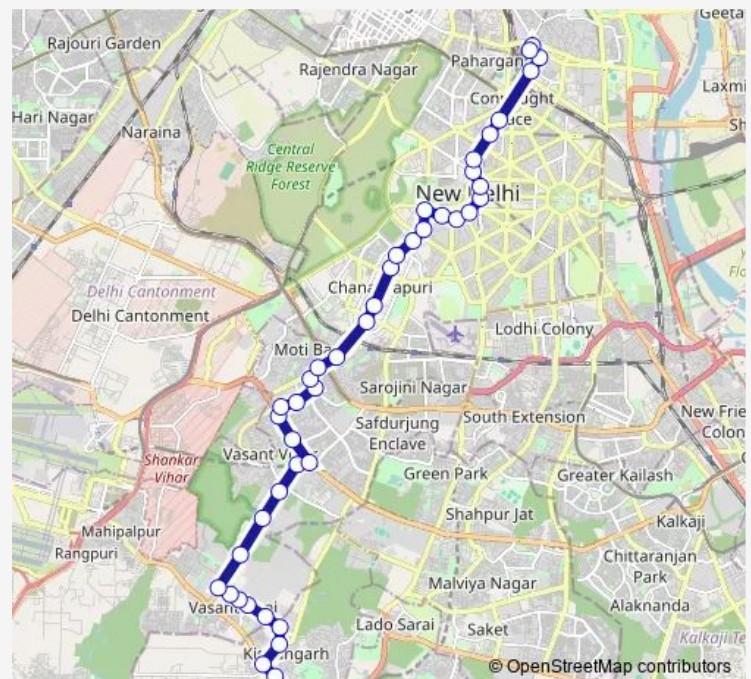

Swami Malai Mandir

R K Puram Sec-8

RK Puram Sec-7

Route schedule

Andheria Bagh More / Chhatarpur Metro Station — N D R Station G No 2

Monday 21:35-22:20

Tuesday 21:35-22:20

Wednesday 21:35-22:20

Thursday 21:35-22:20

Friday 21:35-22:20

Saturday 21:35-22:20

Sunday 21:35-22:20

Route info

Direction: Andheria Bagh More / Chhatarpur Metro Station

Stops: 45

Trip Duration: 1 hour 23 min