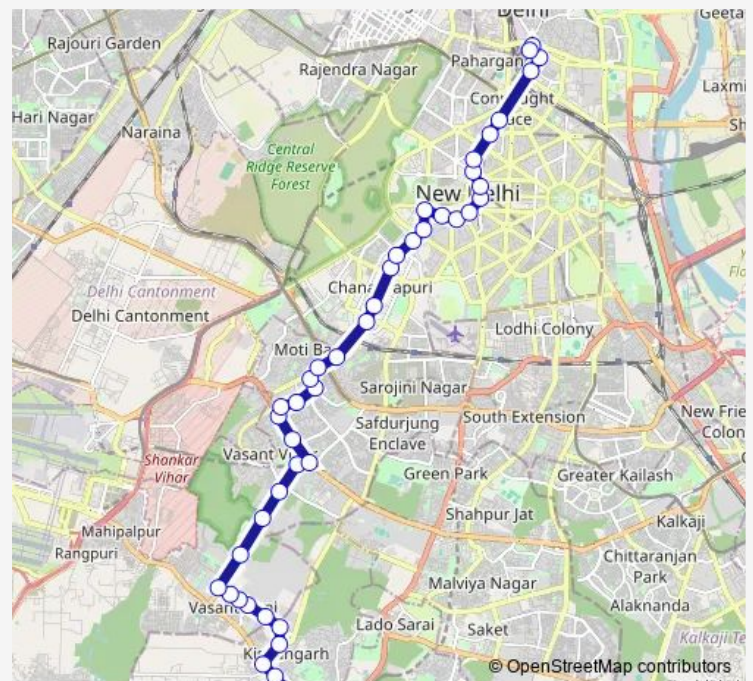

Swami Malai Mandir

R K Puram Sec-8

RK Puram Sec-7

Route schedule

Andheria Bagh More / Chhatarpur Metro Station — N D R Station G No 2

Monday 21:35-22:20

Tuesday 21:35-22:20

Wednesday 21:35-22:20

Thursday 21:35-22:20

Friday 21:35-22:20

Saturday 21:35-22:20

Sunday 21:35-22:20

Route info

Direction: Andheria Bagh More / Chhatarpur Metro Station

Stops: 45

Trip Duration: 1 hour 23 min