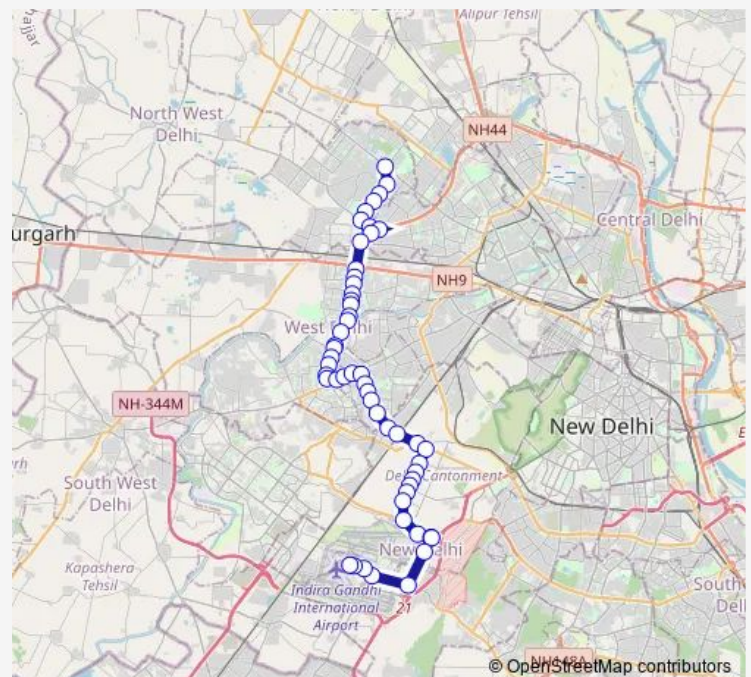

Thursday 12:14-23:50

Friday 12:14-23:50

Saturday 12:14-23:50

Sunday 12:14-23:50

Route info

Direction: Rithala Metro Station

Stops: 53

Trip Duration: 1 hour 51 min

■ AIR-06down

Manohar Nagar

Krishna Park

Kangra Niketan

District Centre Outer Ring Road

Janakpuri East Metro Station/ Nangli Zalib

Check Post Janak Puri

Tilak Nagar Crossing (Najafgarh Road)