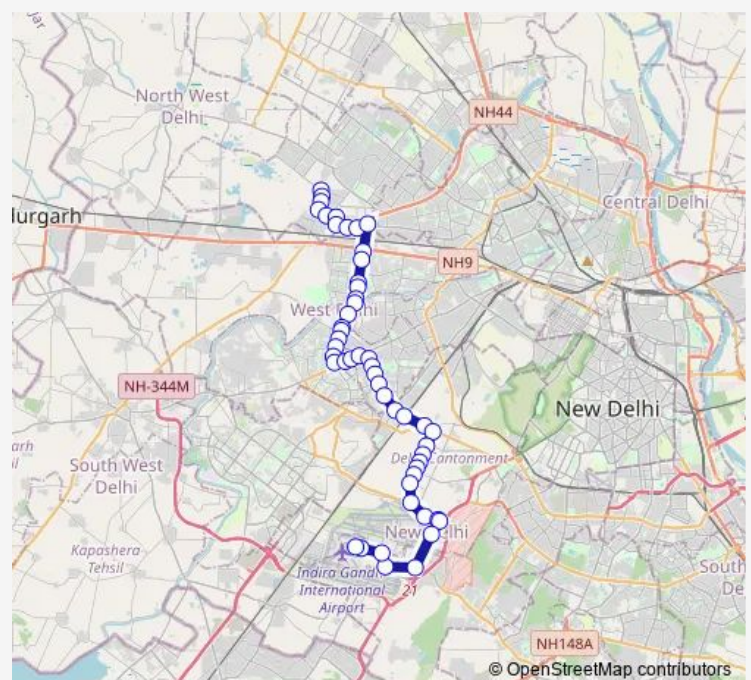

### Route schedule

Sultanpuri Terminal — IGI Airport Terminal 2 (Air India Office)

Monday 05:34-20:45

Tuesday 05:34-20:45

Wednesday 05:34-20:45

Thursday 05:34-20:45

Friday 05:34-20:45

Saturday 05:34-20:45

Sunday 05:34-20:45

### Route info

Direction: Sultanpuri Terminal

Stops: 51

Trip Duration: 1 hour 48 min

■ AIR-06down

Kangra Niketan

District Centre Outer Ring Road

Janakpuri East Nangli Zalib