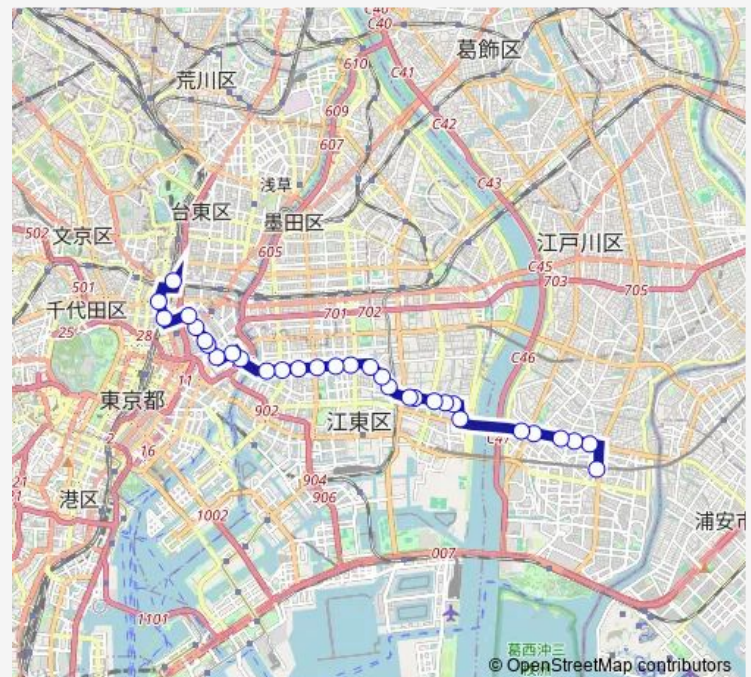

Route schedule

葛西駅前 — 秋葉原駅前

| | |
|-----------|-------------|
| Monday | 06:12-20:40 |
| Tuesday | 06:12-20:40 |
| Wednesday | 06:12-20:40 |
| Thursday | 06:12-20:40 |
| Friday | 06:12-20:40 |
| Saturday | 06:13-20:45 |
| Sunday | 06:23-20:45 |

Route info

Direction: 葛西駅前

Stops: 31

Trip Duration: 1 hour 7 min

清洲橋

浜町中の橋

水天宮前

人形町三丁目

Thursday 07:10-21:35

Friday 07:10-21:35

Saturday 07:06-21:40

Sunday 07:10-21:31

Route info

Direction: 秋葉原駅前

Stops: 32

Trip Duration: 1 hour 1 min