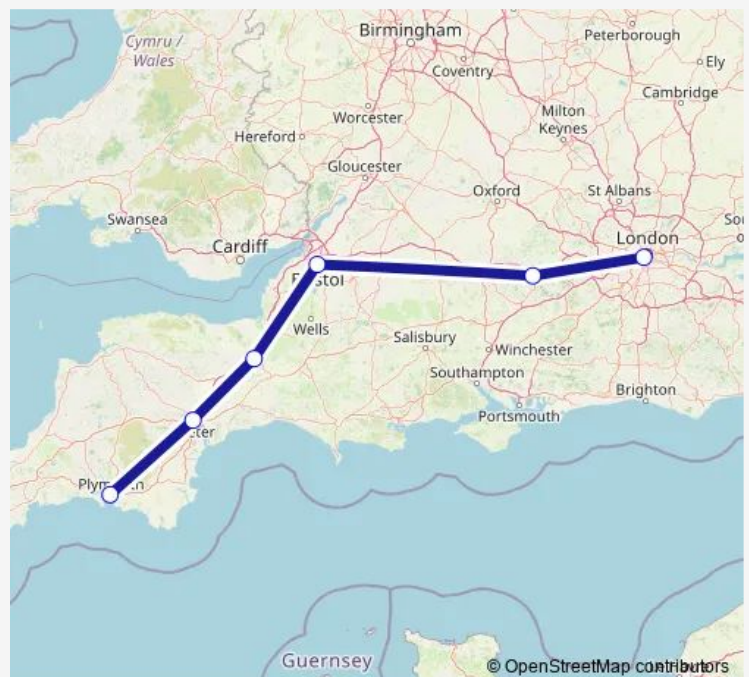

Bampfylde Street (Stop 34), Exeter

BP Garage (E-bound), Blackbrook Park Avenue, Taunton

Bus Station (Bay 8), Bristol

Hammersmith Broadway (Stop TC), Hammersmith Bridge Road, London

Victoria Coach Station (NE), Victoria

**Route schedule**

Plymouth Coach Station (Stand), Plymouth — Victoria Coach Station (NE), Victoria

|           |       |
|-----------|-------|
| Monday    | 08:10 |
| Tuesday   | —     |
| Wednesday | —     |
| Thursday  | —     |
| Friday    | 08:10 |
| Saturday  | 08:10 |
| Sunday    | 08:10 |

**Route info**

Direction: Plymouth Coach Station (Stand), Plymouth

Stops: 6

Trip Duration: 0 hour 0 min

■ Uk045

### Direction

Victoria Coach Station (NE), Victoria — Plymouth Coach Station (Stand), Plymouth

6 stops

[Open route schedule](#)

Victoria Coach Station (NE), Victoria

MereOak Lane - Park & Ride (SW-bound), Three Mile Cross