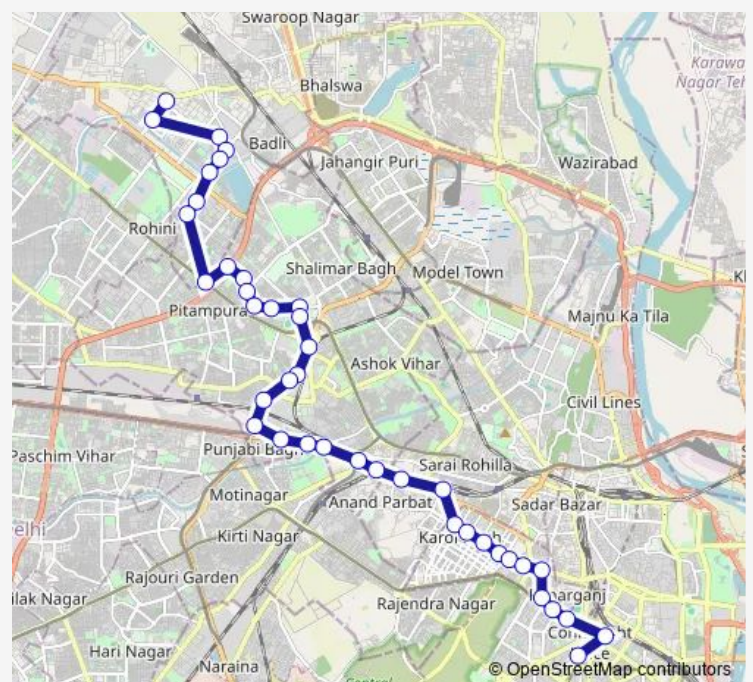

### Route schedule

Rohini Sec 16 (Maharaja Aggarsen Dharam Sthal) — Palika Kendra

Monday 00:10-23:50

Tuesday 00:10-23:50

Wednesday 00:10-23:50

Thursday 00:10-23:50

Friday 00:10-23:50

Saturday 00:10-23:50

### Route info

Direction: Rohini Sec 16 (Maharaja Aggarsen Dharam Sthal)

Stops: 40

Trip Duration: 1 hour 29 min

GL-90down

Punjabi Bagh West Power House

Ram Pura

Ram Pura (Ashok Park)