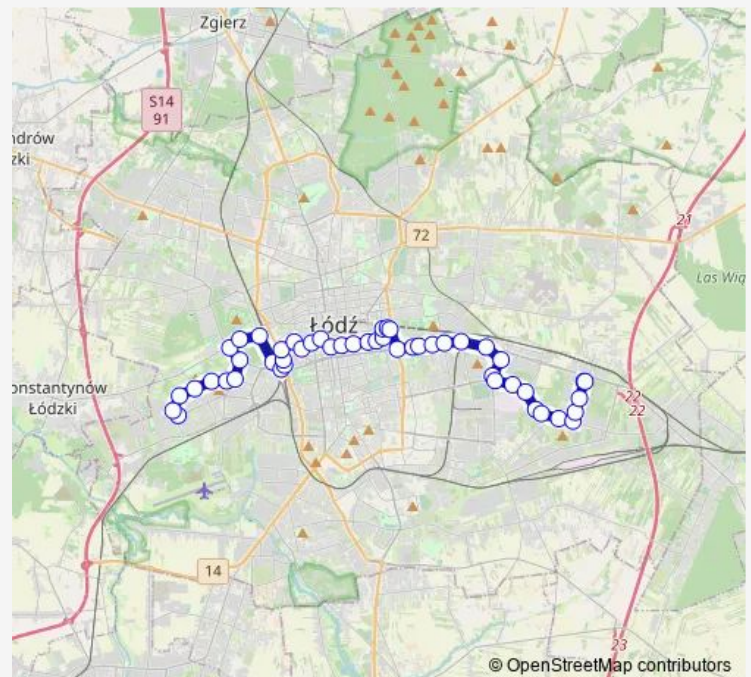

Zamenhofa - Piotrkowska (1422)

Route schedule

Retkinia (2084) — Janów (1741)

Monday 10:05-16:50

Tuesday 10:05-16:50

Wednesday 10:05-16:50

Thursday 10:05-16:50

Friday 10:05-16:50

Saturday 09:55-16:55

Sunday 09:55-16:55

Route info

Direction: Retkinia (2084)

Stops: 49

Trip Duration: 1 hour 19 min

80A

BusMaps