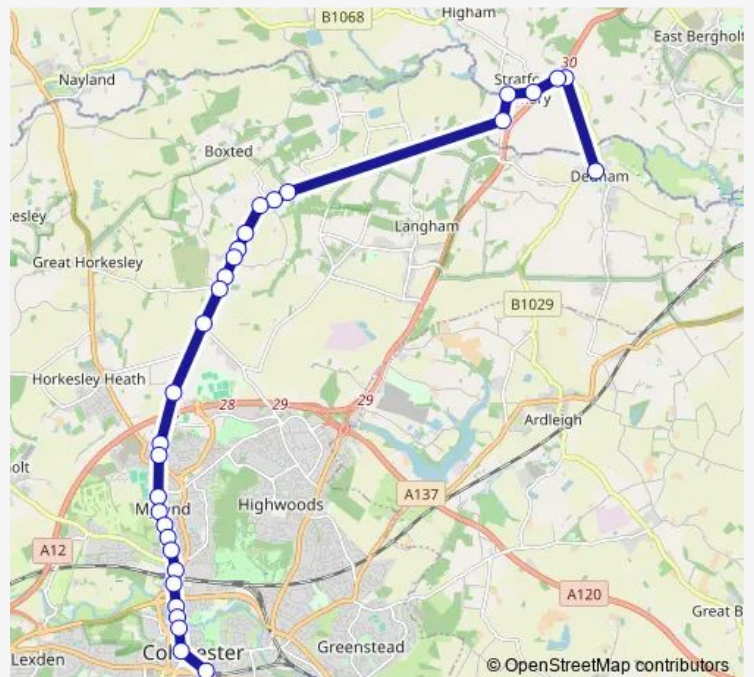

Railway Station Layby

The Albert

Causton Road

Route schedule

Cooks Hill — Norman Way Schools

Monday 15:30

Tuesday 15:30

Wednesday 15:30

Thursday 15:30

Friday 15:30

Saturday —

Sunday —

Route info

Direction: Cooks Hill

Stops: 22

Trip Duration: 0 hour 26 min

■ 80A

Direction

Osborne Street — Cooks Hill

25 stops

[Open route schedule](#)

Osborne Street

Head Street

Middleborough

Direction: Osborne Street

Stops: 25

Trip Duration: 0 hour 25 min

Direction

The Marlborough Head — Osborne Street

30 stops

[Open route schedule](#)

The Marlborough Head