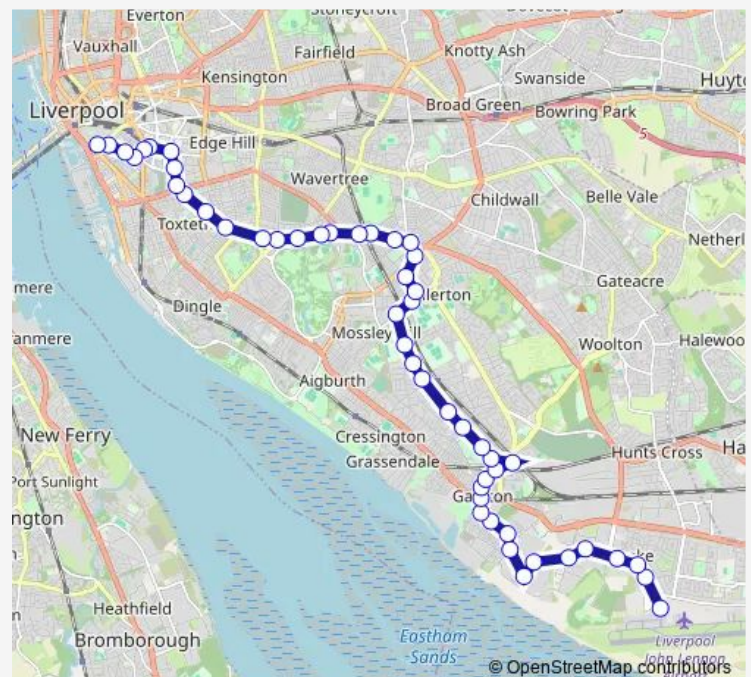

Direction

Liverpool John Lennon Airport — Liverpool ONE

50 stops

[Open route schedule](#)

Liverpool John Lennon Airport

Dunlop Road

Stirling Road

Estuary Banks

Leeward Drive

Estuary Business Park

Dehavilland Drive

Dakota Drive

Banks Lane

Banks Lane

Aston Street

Harbour Drive

Saturday 06:03-23:01

Sunday 06:36-23:01

Route info

Direction: Liverpool John Lennon Airport

Stops: 50

Trip Duration: 0 hour 48 min

West Allerton Station

Brynmor Road

Route info

Direction: Liverpool ONE Bus Station

Stops: 48

Trip Duration: 0 hour 54 min

Benmore Road
Lismore Road
West Allerton Station
Stairhaven Road
Shirley Road
Dinesen Road
Garfourth Road
Liverpool South Parkway
Horrocks Avenue
Woolton Road
Speke Road
Harbour Drive
Aston Street
Vesuvian Drive
Banks Lane
Dakota Drive
Dehavilland Drive
Estuary Business Park
Leeward Drive
Cartwrights Farm Road
Speke Church Road
Dunlop Road
Western Avenue
Liverpool John Lennon Airport