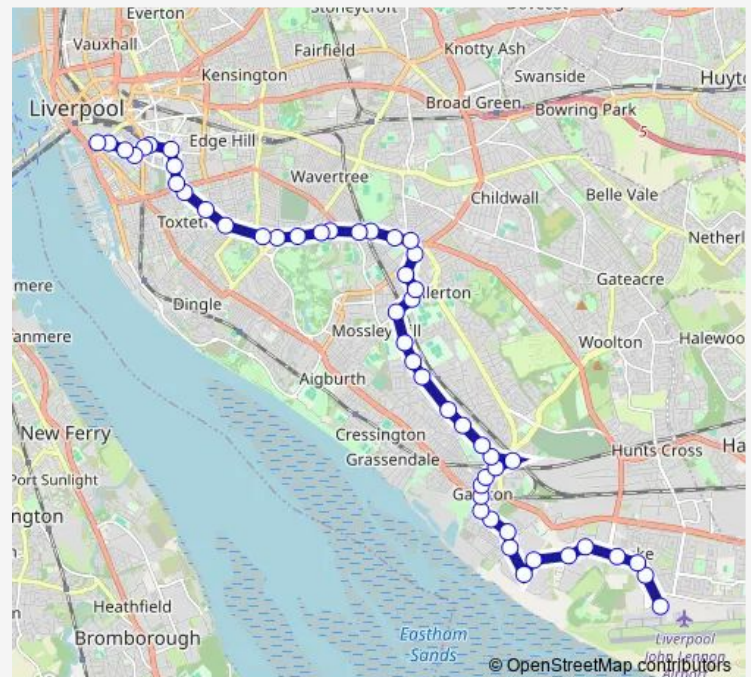

Direction

Liverpool John Lennon Airport — Liverpool ONE

50 stops

[Open route schedule](#)

Liverpool John Lennon Airport

Dunlop Road

Stirling Road

Estuary Banks

Leeward Drive

Estuary Business Park

Dehavilland Drive

Dakota Drive

Banks Lane

Banks Lane

Aston Street

Harbour Drive

Saturday 06:03-23:01

Sunday 06:36-23:01

Route info

Direction: Liverpool John Lennon Airport

Stops: 50

Trip Duration: 0 hour 54 min

West Allerton Station

Brynmor Road

Route info

Direction: Liverpool ONE Bus Station

Stops: 48

Trip Duration: 0 hour 51 min

Benmore Road
Lismore Road
West Allerton Station
Stairhaven Road
Shirley Road
Dinesen Road
Garfourth Road
Liverpool South Parkway
Horrocks Avenue
Woolton Road
Speke Road
Harbour Drive
Aston Street
Vesuvian Drive
Banks Lane
Dakota Drive
Dehavilland Drive
Estuary Business Park
Leeward Drive
Cartwrights Farm Road
Speke Church Road
Dunlop Road
Western Avenue
Liverpool John Lennon Airport