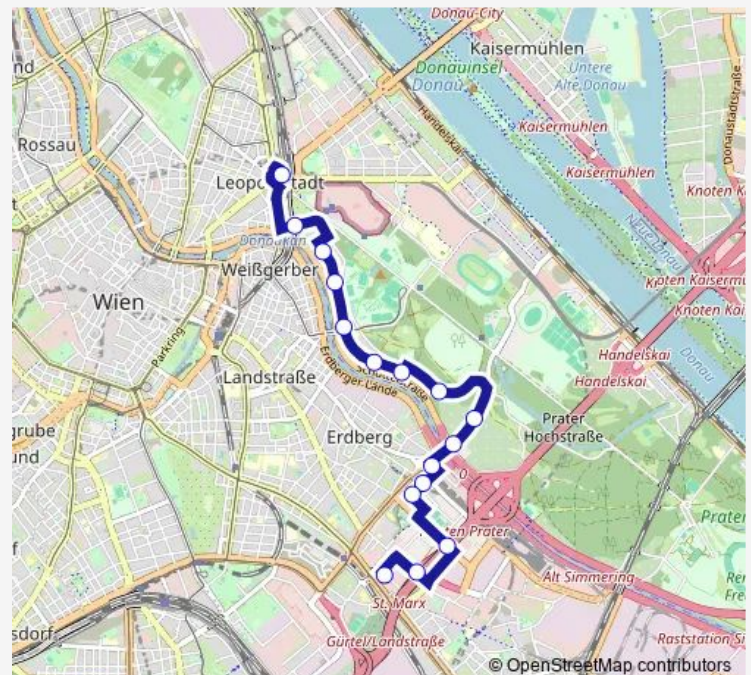

### Route schedule

Vivariumstraße — Schlachthausgasse U

Monday —

Tuesday 05:19-23:34

Wednesday —

Thursday —

Friday —

Saturday —

### Route info

Direction: Vivariumstraße

Stops: 11

Trip Duration: 0 hour 13 min

80A — Praterstern - Neu Marx

## Route info

Direction: Schlachthausgasse U

Stops: 10

Trip Duration: 0 hour 14 min

## Route info

Direction: Neu Marx

Stops: 14

Trip Duration: 0 hour 20 min

80A Bus time schedules and route maps are available in an offline PDF at [busmaps.com](https://busmaps.com). Use the [busmaps.com](https://busmaps.com) website to see live bus times, train schedule or subway schedule, and step-by-step directions for all public transit in Vienna