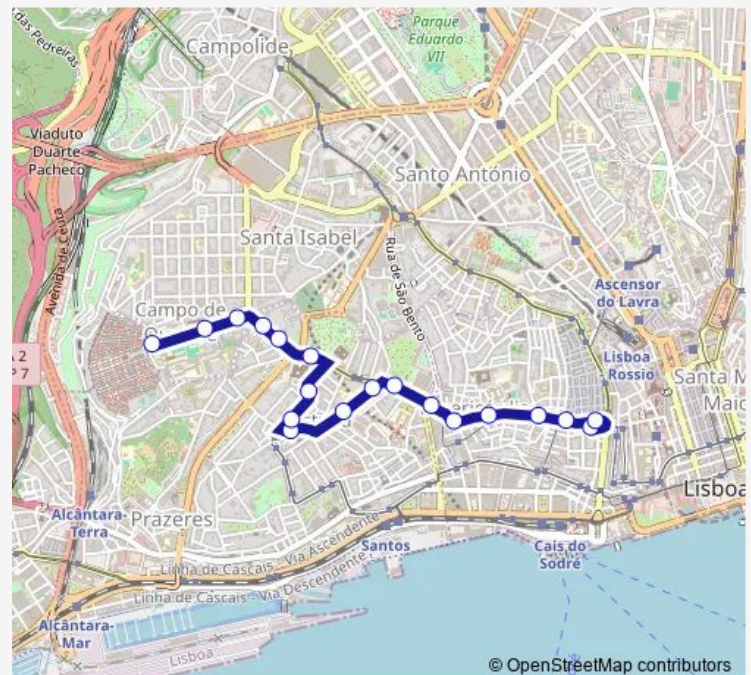

Sunday 07:25-23:30

Route info

Direction: Campo Ourique (Prazeres)

Stops: 18

Trip Duration: 0 hour 23 min

■ 28e — Igreja Sto. Condestável (C. Ourique) - Pç. Luis Camões (B. Alto)

BusMaps

Direction