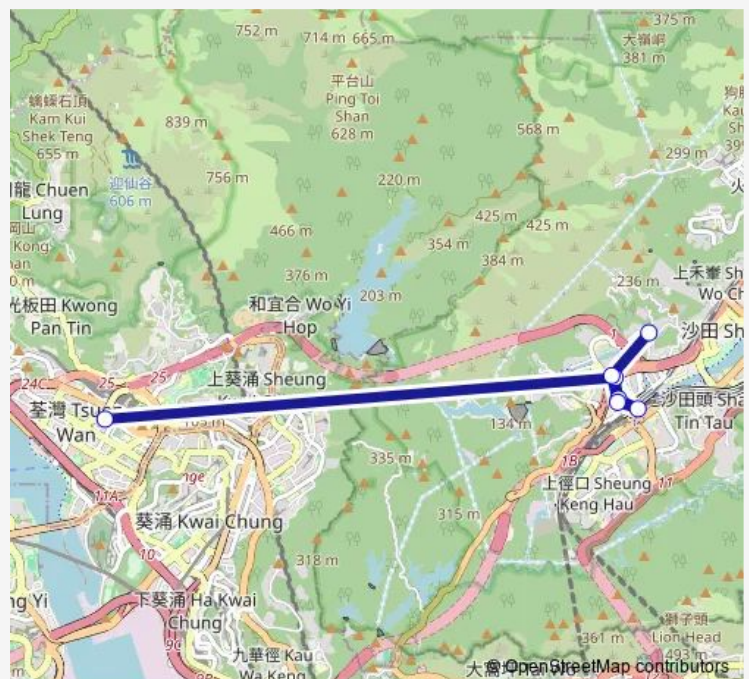

TAI PO Road-TAI WAI Outside MEI TAO House, MEI LAM Estate|Tai WAI Road Outside MEI Fung House OF MEI LAM Estate

Tsuen WAN Market Street

Route schedule

Tung LO WAN Hill Road — Tsuen WAN Market Street

| | |
|-----------|-------------|
| Monday | 07:00-22:35 |
| Tuesday | 07:00-22:35 |
| Wednesday | 07:00-22:35 |
| Thursday | 07:00-22:35 |
| Friday | 07:00-22:35 |
| Saturday | 07:00-22:35 |
| Sunday | 07:00-22:35 |

Route info

Direction: Tung LO WAN Hill Road

Stops: 7

Trip Duration: 0 hour 19 min

481b — Tsuen WAN Market Street - TAI WAI (Tung LO WAN Hill Road) (Supplementary Service)

Direction

Tsuen WAN Market Street — Tung LO WAN Hill Road