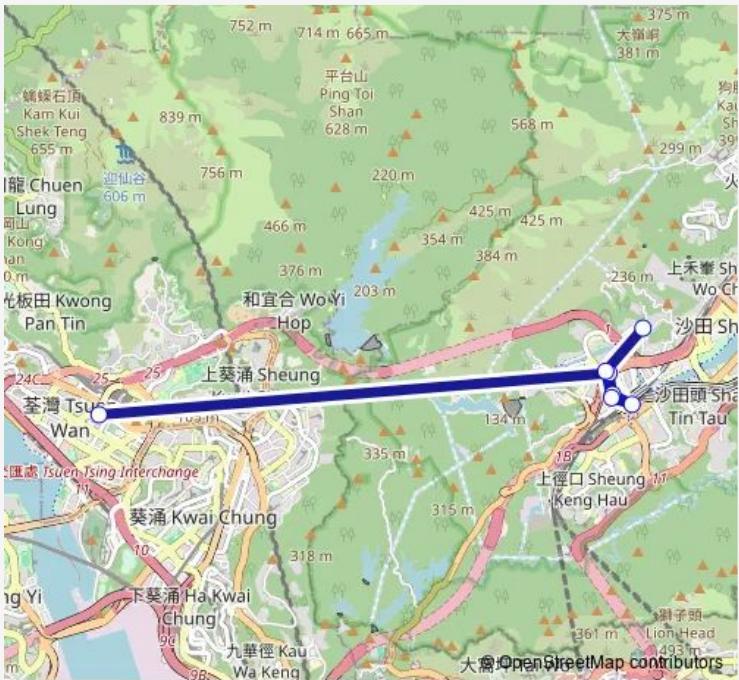

Bus 481B Tsuen WAN Market Street - TAI WAI (Tung LO WAN Hill Road) (Supplementary Service)

[Go to website](#)

Direction
TUNG LO WAN HILL ROAD — TSUEN WAN MARKET STREET
 7 stops
[Open route schedule](#)

- TUNG LO WAN HILL ROAD
- CHUNG LING ROAD OUTSIDE TUNG LO WAN VILLAGE
- MEI TIN ROAD OUTSIDE GRANDEUR GARDEN|BUS BAY OUTSIDE TAI WAI MARKET, MEI TIN ROAD
- TAI WAI STATION BUS TERMINUS|TAI WAI STATION PUBLIC TRANSPORT INTERCHANGE
- MEI TIN ROAD OUTSIDE HOLFORD GARDEN|MEI TIN ROAD OUTSIDE HOLFORD GARDEN|BUS BAY ON MEI TIN ROAD NORTHBOUND OUTSIDE HOLFORD GARDEN
- TAI PO ROAD-TAI WAI OUTSIDE MEI TAO HOUSE, MEI LAM ESTATE|TAI WAI ROAD OUTSIDE MEI FUNG HOUSE OF MEI LAM ESTATE
- TSUEN WAN MARKET STREET

Route schedule
TUNG LO WAN HILL ROAD — TSUEN WAN MARKET STREET

| | |
|-----------|-------------|
| Monday | 07:00-22:35 |
| Tuesday | 07:00-22:35 |
| Wednesday | 07:00-22:35 |
| Thursday | 07:00-22:35 |
| Friday | 07:00-22:35 |
| Saturday | 07:00-22:35 |
| Sunday | 07:00-22:35 |

Route info
 Direction: TUNG LO WAN HILL ROAD
 Stops: 7
 Trip Duration: 0 hour 20 min

■ 481B — Tsuen WAN Market Street - TAI WAI (Tung LO WAN Hill Road) (Supplementary Service) **BusMaps**

Direction

TSUEN WAN MARKET STREET — TUNG LO WAN HILL ROAD

Tuesday 06:30-22:35

Wednesday 06:30-22:35

Thursday 06:30-22:35

Friday 06:30-22:35

Saturday 06:30-22:35

Sunday 06:30-22:35

Route info

Direction: TSUEN WAN MARKET STREET