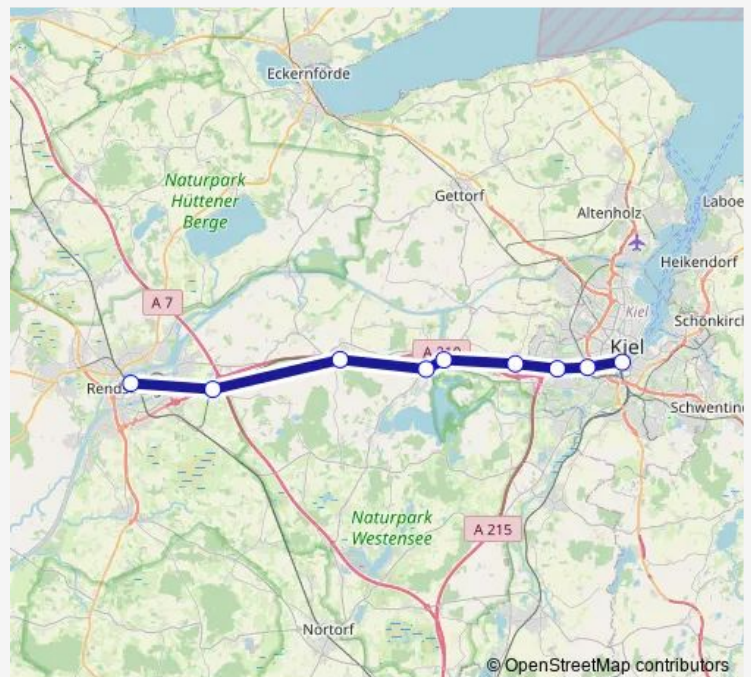

Regional Rail Service RB75

[Go to website](#)

Direction

Kiel Hbf — Rendsburg

9 stops

[Open route schedule](#)

Kiel Hbf

Kiel-Hassee Citti-Park

Kiel-Russee

Melsdorf

Achterwehr

Felde

Bredenbek

Schülldorf

Rendsburg

Route schedule

Kiel Hbf — Rendsburg

Monday 00:25

Tuesday 00:25

Wednesday 00:25

Thursday 00:25

Friday 00:25

Saturday —

Sunday —

Route info

Direction: Kiel Hbf

Stops: 9

Trip Duration: 0 hour 42 min

■ RB75