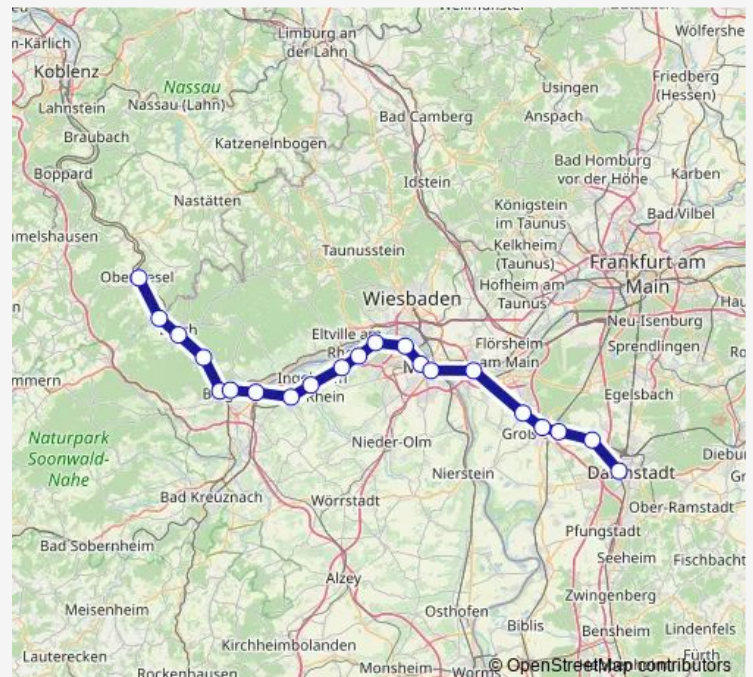

Regional Rail Service RB75

[Go to website](#)

Direction

Oberwesel Bahnhof — Darmstadt Hauptbahnhof

21 stops

[Open route schedule](#)

Oberwesel Bahnhof

Bacharach, Bahnhof

Niederheimbach, Bahnhof

Trechtingshausen, Bahnhof

Bingen, Hauptbahnhof

Bingen, Stadtbahnhof

Bingen-Gaulsheim

Gau-Algesheim, Bahnhof

Ingelheim, Bahnhof

Heidesheim, Bahnhof

Uhlernborn, Bahnhof

Budenheim, Bahnhof

Mainz, Mombach Bahnhof

Mainz, Hauptbahnhof

Mainz, Römisches Theater

Mainz-Bischofsheim Bahnhof

Nauheim Bahnhof

Groß-Gerau Bahnhof

Büttelborn-Klein-Gerau Bahnhof

Weiterstadt Bahnhof

Darmstadt Hauptbahnhof

Route schedule

Oberwesel Bahnhof — Darmstadt Hauptbahnhof

Monday 06:54-14:19

Tuesday 06:54-14:19

Wednesday 06:54-14:19

Thursday 06:54-14:19

Friday 06:54-14:19

Saturday —

Sunday —

Route info

Direction: Oberwesel Bahnhof

Stops: 21

Trip Duration: 1 hour 35 min

■ RB75

BusMaps