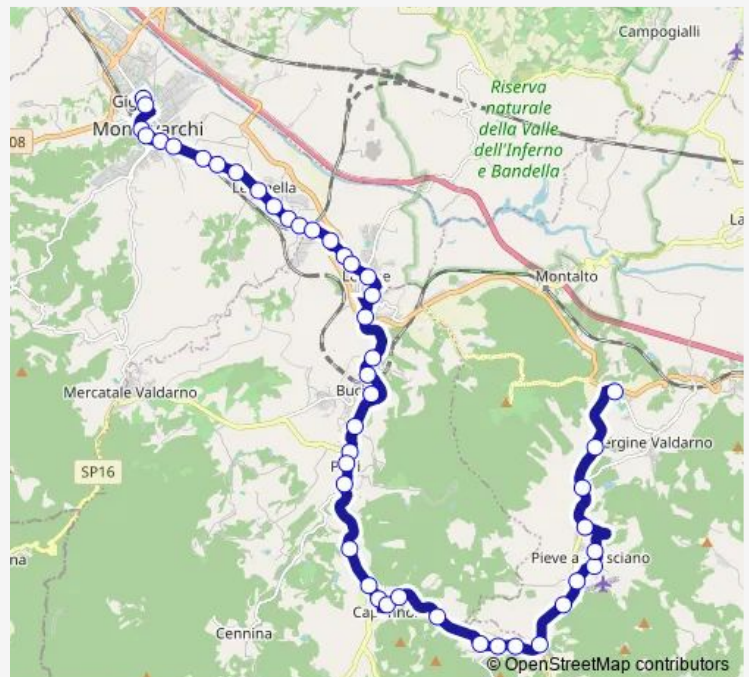

Bus Miv12 Poggio Bagnoli-Pergine-Pieve A Presciano-Badia Agnano-Capannole-Bucine-Levane-Montevarchi

[Go to website](#)

Direction

(Tmp) Vecchia Autostazione Montevarchi — Poggio Bagnoli Nc.22

44 stops

[Open route schedule](#)

Levane Di Fr. Distributore Erg

Levane Fronte Pensilina (Provvisoria)

Levane S.P. 540 Km 0,885 Direz. Bucine

Mulino

Route schedule

(Tmp) Vecchia Autostazione Montevarchi — Poggio Bagnoli Nc.22

Monday	—
Tuesday	08:53
Wednesday	—
Thursday	—
Friday	—
Saturday	—
Sunday	—

Route info

Direction: (Tmp) Vecchia Autostazione Montevarchi

Stops: 44

Trip Duration: 0 hour 38 min

Miv12 — Poggio Bagnoli-Pergine-Pieve A Presciano-Badia Agnano-Capannole-Bucine-Levane-Montevarchi

Ponte F.S.

Thursday 08:53-18:45

Friday 08:53-18:45

Saturday 08:53-14:05

Sunday —

Route info

Direction: (Tmp) Vecchia Autostazione Montevarchi

Stops: 45

Trip Duration: 0 hour 38 min