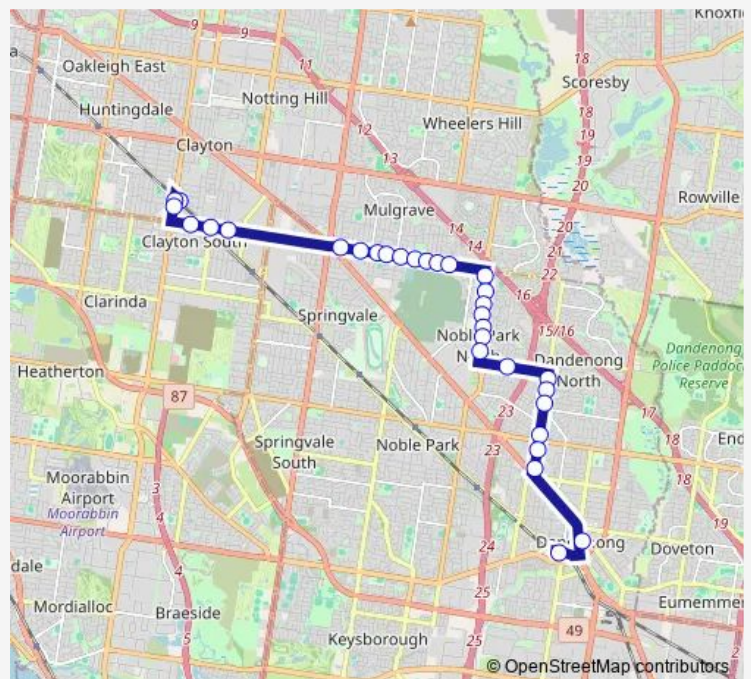

Route schedule

Dandenong Station/Foster St (Dandenong) — Clayton Station/Carinish Rd (Clayton)

Monday	—
Tuesday	—
Wednesday	—
Thursday	—
Friday	25:22-02:28 ⁺¹
Saturday	03:28-02:26 ⁺¹
Sunday	03:26-05:26

Route info

Direction: Dandenong Station/Foster St (Dandenong)

Stops: 30

Trip Duration: 0 hour 29 min

978 — Dandenong Station - Clayton Station

Wellington Sec College/Police Rd (Springvale)

Caesar St/Police Rd (Springvale)

Monday —

Tuesday —

Wednesday —

Thursday —

Friday 24:44-02:58⁺¹

Saturday 03:58-01:58⁺¹

Sunday 03:00-06:00

Route info

Direction: Clayton Station/Carinish Rd (Clayton)

Stops: 31

Trip Duration: 0 hour 27 min

Carlton Rd/Gladstone Rd (Dandenong North)

Kandra St/Gladstone Rd (Dandenong North)

Heatherton Rd/Gladstone Rd (Dandenong North)